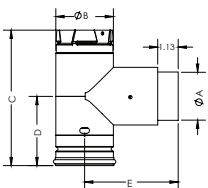

Single Tee w/ Clean-Out Tee Cap

Use for a 90° offset. Branch swivels for alignment.

SIZE	STOCK #	A	B	C	List Price
3"	3PVP-T1	8 1/2"	4 3/8"	4 1/4"	$207.19
3" BLACK	3PVP-TB1	8 1/2"	4 3/8"	4 1/4"	$225.15
4"	4PVP-T1	9 5/8"	4 7/8"	4 3/4"	$216.70
4" BLACK	4PVP-TB1	9 5/8"	4 7/8"	4 3/4"	$239.94