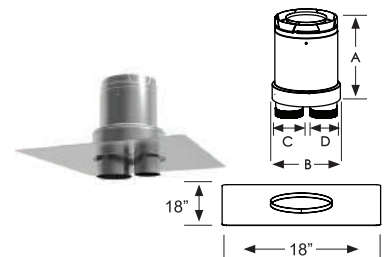

Chimney Liner Termination Kit

Kit includes: Termination connector and top plate flashing. DirectVent Pro 4" x 6 5/8" termination caps, 3" flex, and co-linear flex connectors are sold separately.

SIZE	STOCK #	A	B	List Price
4" x 6 5/8"	46DVA-CLTA ❖	8 7/8"	7 1/8"	$216.29
4" x 6 5/8"	46DVA-34CLTA ❖	8 7/8"	8 1/4"	$261.70