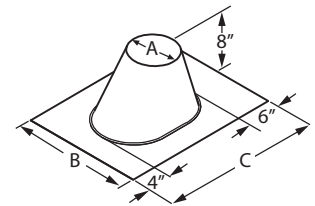

Roof Flashing

Use to weather-proof the penetration of chimney pipe through the roof. Storm collar required.

ADJUSTABLE SIZE	6"	List Price	7"	List Price	8"	List Price	
0/12 – 6/12	A	8 1/2"	9 1/2"		10 1/2"		
	B	20"	21"		22"		
	C	27 3/16"	28 5/16"		29 1/2"		
	STOCK #	6DT-F6	$169.00	7DT-F6 ❖	$193.21	8DT-F6	$210.86
7/12 – 12/12	A	8 1/2"	9 1/2"		10 1/2"		
	B	20"	21"		22"		
	C	30"	31 5/16"		33 1/4"		
	STOCK #	6DT-F12	$218.96	7DT-F12 ❖	$252.80	8DT-F12	$273.71
FLAT ROOF	6"	List Price	7"	List Price	8"	List Price	
	A	8 1/4"	9 1/4"		10 1/4"		
	B	20 11/16"	21 5/8"		21 5/8"		
	STOCK #	6DT-FF	$227.03	7DT-FF ❖	$262.42	8DT-FF ❖	$275.31