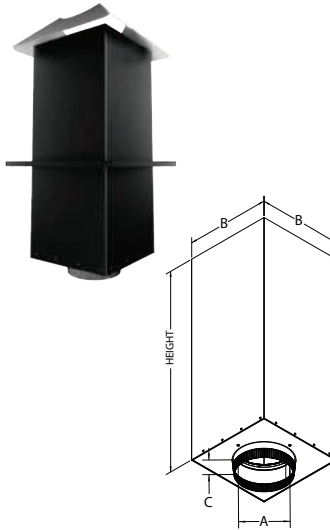

Reduced Clearance Square Ceiling Support Box new

Supports chimney pipe and provides a positive connection between support box and chimney with a built-in-twist lock. Suitable for both flat and cathedral ceiling applications. A 2" wide trim collar is included.

SIZE	6"	List Price
A	6"	
B	10"	
C	1 3/4"	
HEIGHT		
24"	6DT-CS24R-2	$334.75