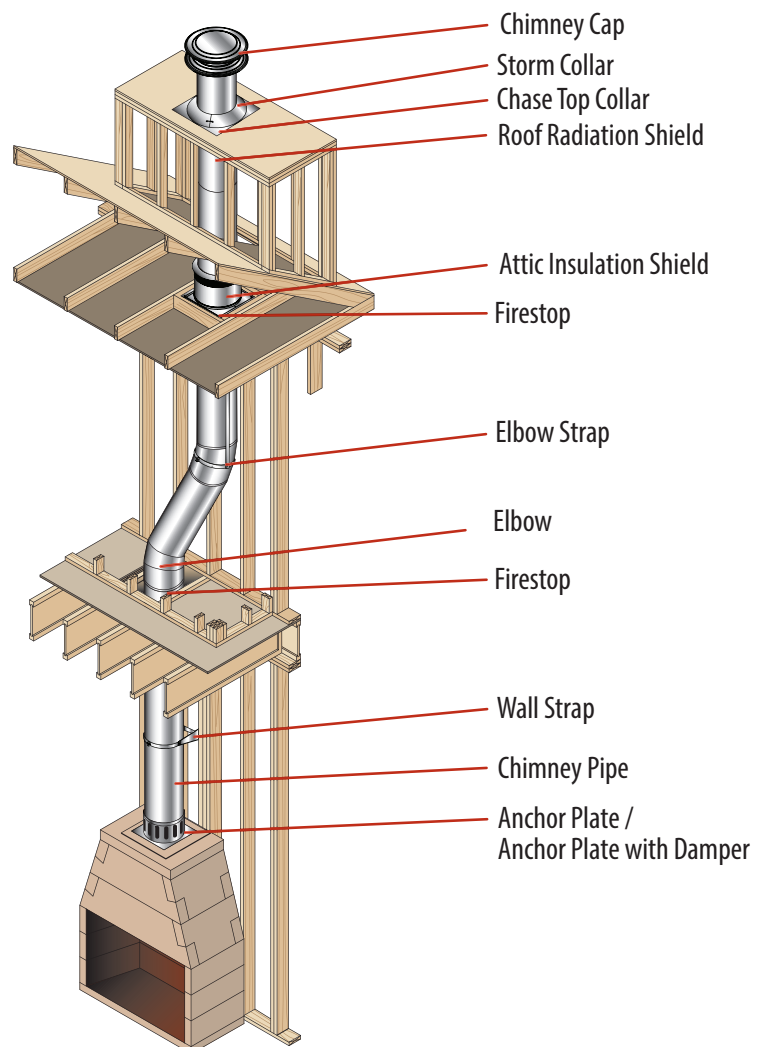

SOME BRANDS ARE ONLY AVAILABLE IN SELECTED AREAS, CONTACT YOUR REGIONAL SALES MANAGER FOR MORE INFO.

Pricing, model numbers and availability are subject to change without notice. Call for most current information.