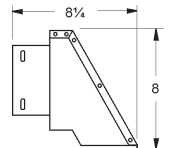

Square Horizontal Cap

SIZE	STOCK #	List Price
3"	3PVP-HSC	$101.73
4"	4PVP-HSC	$111.30