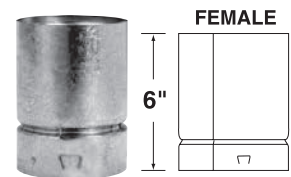

Female Adapter

Used to adapt to DuraVent pipe towards appliance.

SIZE	STOCK #	LIST PRICE
3"	3BVAF	$42.79
4"	4BVAF	$43.78
5"	5BVAF	$44.78
6"	6BVAF	$45.77
7"	7BVAF	$111.45
8"	8BVAF	$178.31