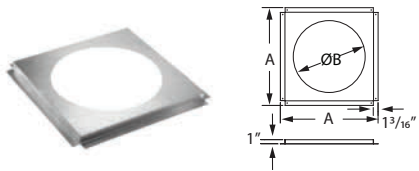

SIZE	12"	14"	16"
A	21 5/8"	23 5/8"	25 5/8"
B	15 3/8"	17 3/8"	19 3/8"
STOCK#	12DCA-FS	14DCA-FS	16DCA-FS ❖
LIST PRICE	\$87.68	\$95.91	\$100.02

SOME BRANDS ARE ONLY AVAILABLE IN SELECTED AREAS, CONTACT YOUR REGIONAL SALES MANAGER FOR MORE INFO.