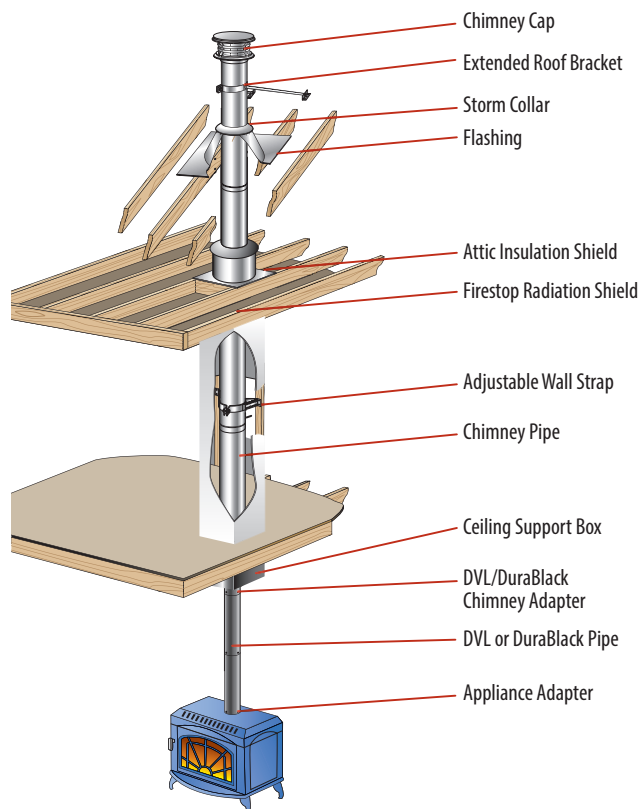

Available in 5" – 8" diameter

Installation Key

1	DVL or DuraBlack	10	Elbow Strap
2	Ceiling Support	11	Tee w/ Tee Cap
3	Wall Thimble	12	Tee Support
4	Chimney Pipe	13	Chase Top Flashing
5	Attic Insulation Shield	14	Base Tee/Double Tee
6	Flashing </td <td>15</td> <td>Anchor Plate or Anchor Plate w/ Damper</td>	15	Anchor Plate or Anchor Plate w/ Damper
7	Storm Collar	16	Roof Support
8	Chimney Cap	17	Finishing Collar
9	Elbow	18	DVL Adapter (w/ or w/o damper)