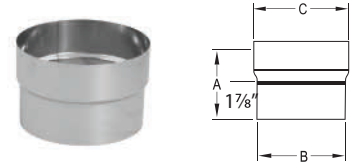

DuraFlex SS Connector

Use to connect DuraFlex SS length to an appliance, rigid length, or flex vent.

SIZE	STOCK #	A	B	C	List Price
3"	3DFS-FC ❖	4 1/8"	3"	3 1/2"	$40.90
4"	4DFS-FC ❖	4 1/8"	4"	4 1/2"	$42.62
6"	6DFS-FC ❖	4 1/8"	6 1/2"	6"	$34.11