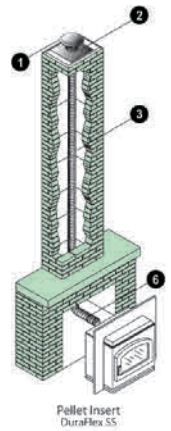

Venting Components – DuraFlex SS

DuraFlexSS

Typical Installations

Installation Key			
1	DuraFlex SS Cap	8	DuraFlex Trim Collar
2	DuraFlex Top Plate	9	Rigid Type B Gas Vent
3	DuraFlex (SW, Pro, 304, 316) Length	10	Rigid Pellet Vent (L Vent)
4	DuraFlex SS Tee	11	Profoil Insulation, AluFoil Tape, ProMesh
5	DuraFlex Mortar Sleeve	12	DVL or DuraBlack Pipe
6	DuraFlex SS Connector	13	Pipe Collar (B Vent)
7	PelletVent Pro Appliance Adapter