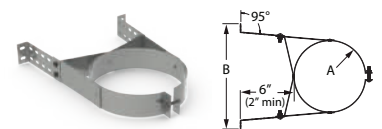

Wall Strap

Use in interior or exterior installations to add lateral support to the chimney.

SIZE	6"	List Price	8"	List Price
A	8"		10"	
B	11 3/4"		14"	
GA STOCK #	6DT-WS	$85.33	8DT-WS	$111.05
SS STOCK #	6DT-WSSS	$149.72	8DT-WSSS	$159.39