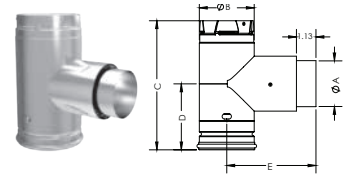

Adapter Tee w/ Clean-Out Tee Cap

Use for a 90° offset. Attaches directly to appliance as an Adapter

SIZE	STOCK #	A	B	C	D	E	List Price
3"	3PVP-TAD1	3"	3 5/8"	8 1/2"	4 3/8"	5 3/4"	$207.19
3" BLACK	3PVP-TADB1	3"	3 5/8"	8 1/2"	4 3/8"	5 3/4"	$225.14
4"	4PVP-TAD1 ❖	4"	4 5/8"	9 5/8"	4 7/8"	6 3/8"	$216.71

Increaser Adapter Tee w/ Clean-Out Tee Cap

Use for a 90° offset. Attaches directly to appliance as an Adapter. Converts a 3" appliance to a 4" Pellet Vent Pro System.

SIZE	STOCK #	List Price
3"	3PVP-TADX41 ❖	$220.81