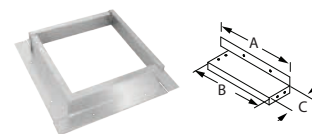

Vinyl Siding Standoff Kit - Small

SIZE	STOCK #	A	B	C	List Price
4" x 6 5/8"	46DVA-VSKS	12 7/8"	10 7/8"	3"	$82.86