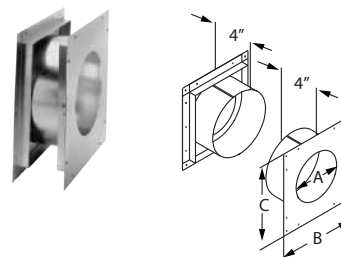

SIZE	STOCK #	A	B	C	List Price
4" x 6 5/8"	46DVA-WTS	6 3/4"	11"	11"	\$87.53
5" x 8"	58DVA-WTS	8 1/4"	11"	11"	\$121.66

Wall Thimble – Universal

Provides a complete wall-pass-through and interior firestop.