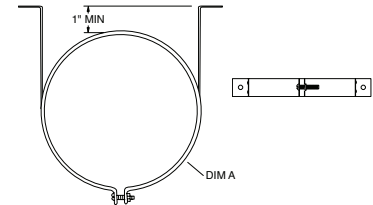

Venting Components – B-Vent

Wall Band

Used to stabilize the pipe against a wall, must be installed just above Tee and every 6' there after.

SIZE	STOCK #	LIST PRICE	A
3"	3BVWS	$41.45	3 1/2"
4"	4BVWS	$47.07	4 1/2"
5"	5BVWS	$52.70	5 1/2"