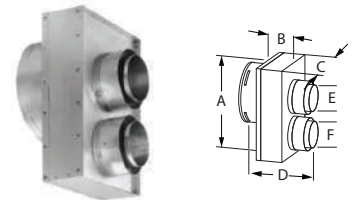

Co-Axial to Co-Linear Appliance Connector

Use co-linear Adapter for stoves w/ 4" x 6 5/8" co-axial outlets. Uses aluminum for both intake and exhaust.

SIZE	STOCK #	A	B	C	D	List Price
4" x 6 5/8"	46DVA-GCL	10 1/2"	3"	7 1/2"	7 1/8"	$304.28
4" x 6 5/8"	46DVA-TCL	10 1/2"	3"	7 1/2"	6 3/8"	$304.28
4" x 6 5/8"	46DVA-VCL	10 1/2"	3"	7 1/2"	8 5/8"	$304.28