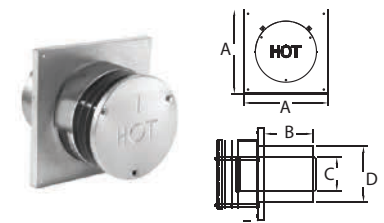

Use for through-the-wall terminations.

SIZE	STOCK #	A	B	C	D	List Price
4" x 6 5/8"	46DVA-HRCS	11"	5 3/4"	4"	6 5/8"	\$227.05
5" x 8"	58DVA-HRCS	11"	5 3/4"	4 15/16"	8 1/8"	\$304.61

Sconce Termination Cap

SIZE	STOCK #	A	B	C	D	List Price
4" x 6 5/8"	46DVA-HSC	11 1/16"	11"	6 3/8"	12 3/8"	\$260.95
5" x 8"	58DVA-HSC	11 1/16"	11"	6 3/8"	12 3/8"	\$347.61