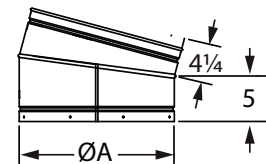

15° Elbow

Use elbows to offset obstructions such as rafters, ridgepoles, or joists. 10"-16" DuraChimney II may have two pair of elbows, if needed. Offsets greater than 30° are not allowed. Elbows are not adjustable.

SIZE	12"	14"	16"
A	15"	17"	19"
STOCK#	12DCA-E15 ❖	14DCA-E15	16DCA-E15 ❖
LIST PRICE	$317.86	$348.01	$539.71