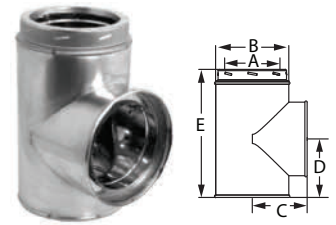

Venting Components – DuraTech

Tee w/ Cap

Use for through-the-wall installations. Includes removable tee cap for easy chimney cleaning or inspection.

SIZE	6"	List Price	7"	List Price	8"	List Price
A	6"		7"		8"	
B	8"		9"		10"	
C	6 1/8"		6 1/2"		7 1/8"	
D	6 1/2"		7 1/2"		7 3/4"	
E	13 7/8"		14 1/4"		15 1/4"	
GA STOCK #	6DT-ST	$413.81	7DT-ST ❖	$539.71	8DT-ST ❖	$579.66
SS STOCK #	6DT-STSS	$545.82	7DT-STSS ❖	$716.48	8DT-STSS ❖	$809.88