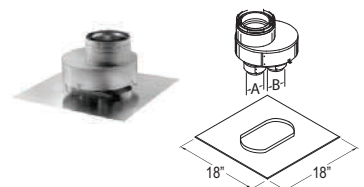

Chimney Liner Termination Kit

Kit includes: Termination connector and flashing. Directvent Pro 4" x 6 5/8" termination cap, 3" flex, and co-linear flex connectors are sold separately.

SIZE	STOCK #	A	B	List Price
4" x 6 5/8"	46DVA-GK	3"	3"	$328.36
4" x 6 5/8"	46DVA-CT	4"	3"	$320.74