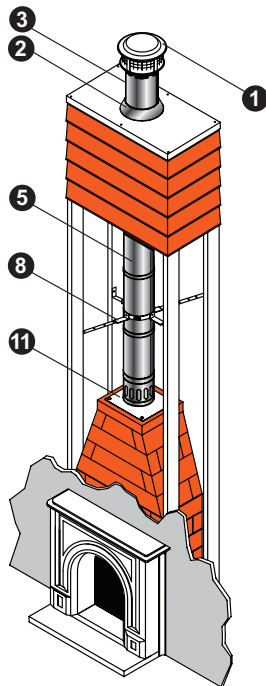

Prefabricated Masonry Fireplace Kit with Metal Chimney