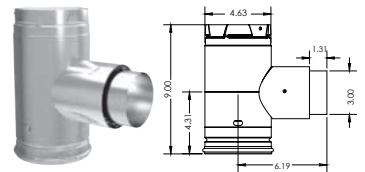

SOME BRANDS ARE ONLY AVAILABLE IN SELECTED AREAS, CONTACT YOUR REGIONAL SALES MANAGER FOR MORE INFO.

Pricing, model numbers and availability are subject to change without notice. Call for most current information.

❖ – Non Stock Special Order - NO RETURNS or CANCELLATIONS

RMI Ph: 800-628-5044

raymurray.com