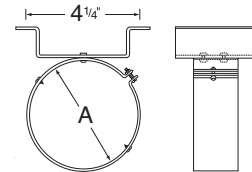

Wall Support / Band Assembly

Used to stabilize the pipe against a wall, will support up to 35'.

SIZE	STOCK #	LIST PRICE	A
6"	6BVWSB	$102.34	6 5/8"
7"	7BVWSB	$122.54	7 5/8"
8"	8BVWSB	$122.79	8 5/8"