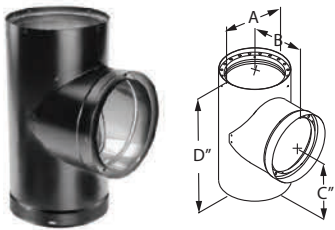

Venting Components – DVL

DVL Double-Wall Black Tee w/ Clean-Out Cap

Use w/ rear exit appliances and appliances that require a barometric damper.

SIZE	6"	List Price	7"	List Price	8"	List Price
A	7"		8"		9"	
B	6"		7"		8"	
C	5 3/4"		5 3/4"		5 3/4"	
D	12 3/4"		13 1/4"		13 1/2"	
STOCK #	6DVL-T	$184.22	7DVL-T ❖	$449.75	8DVL-T ❖	$311.06

DVL Adapter/Damper Section

Connects DVL pipe to the appliance flue outlet.

SIZE	6"	List Price	7"	List Price	8"	List Price
A	7"		8"		9"	
B	5 5/8"		6 1/2"		7 1/2"	
STOCK #	6DVL-ADWD	$132.06	7DVL-ADWD ❖	$158.55	8DVL-ADWD ❖	$204.44
STOCK # W/O	6DVL-AD	$96.56	7DVL-AD ❖	$121.61	8DVL-AD ❖	$149.24

NOTE: STOCK# (W/O) HAS NO DAMPER.