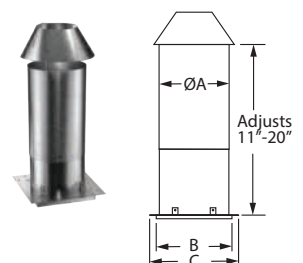

Attic Insulation Shield

SIZE	STOCK #	LIST PRICE	A	B	C
3" - 4"	3BVIS ❖	$158.73	6 3/4"	7 3/16"	9 1/4"
5" - 6"	5BVIS ❖	$181.30	8 3/4"	8 15/16"	11"
7" - 8"	7BVIS ❖	$242.45	10 3/4"	10 5/16"	13"