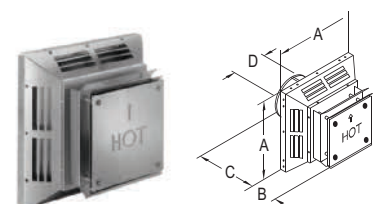

Square Horizontal Termination Cap

SIZE	STOCK #	A	B	C	D	List Price
4" x 6 5/8"	46DVA-HC	13 1/2"	6 7/8"	12 1/2"	6 5/8"	$391.82
5" x 8"	58DVA-HC	16"	6 7/8"	12 1/2"	8 1/8"	$445.50

Square Horizontal H2 Termination Cap

Features an adjustable air intake and interchangeable shroud (Shroud is included and required for all installations). Check with appliance manufacturer for approval and air throttle setting.

SIZE	STOCK #	A	List Price
4" x 6 5/8"	46DVA-H2	6 3/4"	$352.64
5" x 8"	58DVA-H2	8 1/8"	$400.96