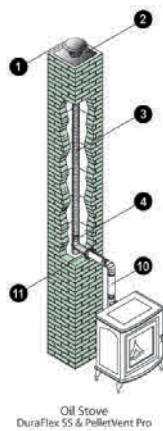

Venting Components – DuraFlex SS

DuraFlexSS

Typical Installations

Installation Key			
1	DuraFlex SS Cap	8	DuraFlex Trim Collar
2	DuraFlex Top Plate	9	Rigid Type B Gas Vent
3	DuraFlex (SW, Pro, 304, 316) Length	10	Rigid Pellet Vent (L Vent)
4	DuraFlex SS Tee	11	Profoil Insulation, AluFoil Tape, ProMesh
5	DuraFlex Mortar Sleeve	12	DVL or DuraBlack Pipe
6	DuraFlex SS Connector	13	Pipe Collar (B Vent)
7	PelletVent Pro Appliance Adapter