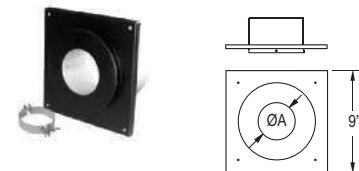

Ceiling Support Firestop Spacer

Required where vent passes through ceiling.

SIZE	STOCK #	A	List Price
3"	3PVP-FS	3 3/4"	$101.21
4"	4PVP-FS	4 3/4"	$118.11