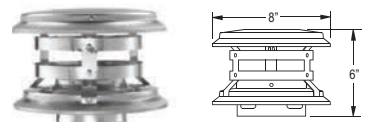

Vertical Cap

SIZE	STOCK #	List Price
3"	3PVP-VC	$114.93
4"	4PVP-VC	$122.60

SOME BRANDS ARE ONLY AVAILABLE IN SELECTED AREAS, CONTACT YOUR REGIONAL SALES MANAGER FOR MORE INFO.

Pricing, model numbers and availability are subject to change without notice. Call for most current information.