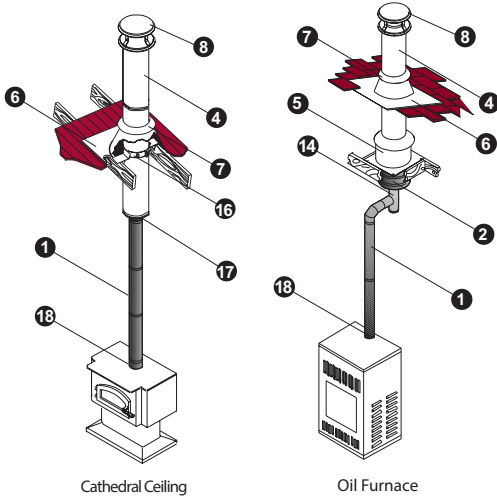

DuraTech

DuraTech is a double-wall, all-fuel chimney system for use w/ wood stoves, fireplaces, furnaces, boilers, ranges, water heaters, or other appliances fueled by wood, oil, coal, or gas, and zero-clearanced fireplaces that are factory built.

Available in 5" – 8" diameter

Installation Key

1	DVL or DuraBlack	10	Elbow Strap
2	Ceiling Support	11	Tee w/ Tee Cap
3	Wall Thimble	12	Tee Support
4	Chimney Pipe	13	Chase Top Flashing
5	Attic Insulation Shield	14	Base Tee/Double Tee
6	Flashing<!--</td--> <td>15</td> <td>Anchor Plate or Anchor Plate w/ Damper</td>		
7	Storm Collar	16	Roof Support
8	Chimney Cap	17	Finishing Collar
9	Elbow	18	DVL Adapter (w/ or w/o damper)

SOME BRANDS ARE ONLY AVAILABLE IN SELECTED AREAS, CONTACT YOUR REGIONAL SALES MANAGER FOR MORE INFO.
Pricing, model numbers and availability are subject to change without notice. Call for most current information.