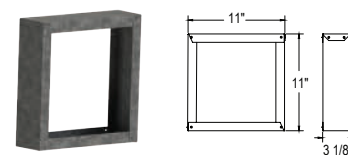

Vinyl Siding Standoff Box

SIZE	STOCK #	List Price
4" x 6 5/8" & 5/8"	DVA-BVS	$94.44