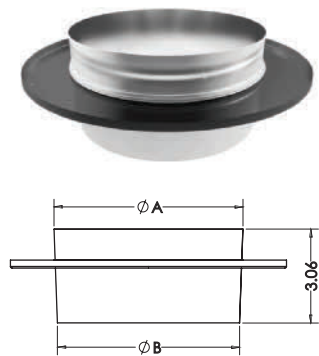

Venting Components – DVL

DVL – Close Clearance Connector, Double-Wall Stovepipe

Applications: Double-wall interior stovepipe for connecting wood stoves to manufactured chimney.

Clearances: 6" clearance to walls. 8" clearance to ceilings, including cathedral ceilings.

DVL/DuraBlack Chimney Adapter w/ Trim

Use to connect from double-wall DVL to DuraTech, Duraplus, DuraTech Premium and DuraLiner for a through the wall or ceiling support installation.

SIZE	6"	List Price	7"	List Price	8"	List Price
A	6"		7"		8"	
B	6 1/8"		7 1/8"		8 1/8"	
STOCK #	6DVL-ADC	$62.47	7DVL-ADC ❖	$149.92	8DVL-ADC ❖	$76.17