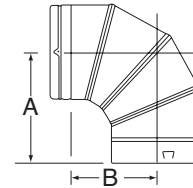

Venting Components – B-Vent

90° Adjustable Elbow

Offsets obstructions as needed. Elbows (3"-8") swivel 360° at base. 90° elbow is adjustable from 0° to 90° in sizes 3'-10". Elbows must be supported when installed.

SIZE	STOCK #	LIST PRICE	A	B
3"	3BVL90	$70.80	6 3/8"	4 11/16"
4"	4BVL90	$83.81	6 3/8"	4 11/16"
5"	5BVL90	$103.75	6 3/8"	4 11/16"
6"	6BVL90	$119.82	6 3/8"	4 11/16"
7"	7BVL90 ❖	$183.12	8"	6 1/2"
8"	8BVL90	$184.18	8 1/4"	6 3/4"
10"	10BVL90 ❖	$326.05	10 1/8"	9 5/8"