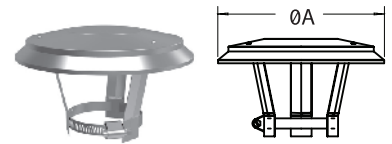

DuraFlex Mortar Sleeve

Use to protect DuraFlex when passing through a masonry wall.

SIZE	STOCK #	A	List Price
4"	4DFS-MS ❖	5"	\$19.75
6"	6DFS-MS ❖	7"	\$24.53

DuraFlex Flex Puller

Use with a rope to guide DuraFlex length down masonry chimney.