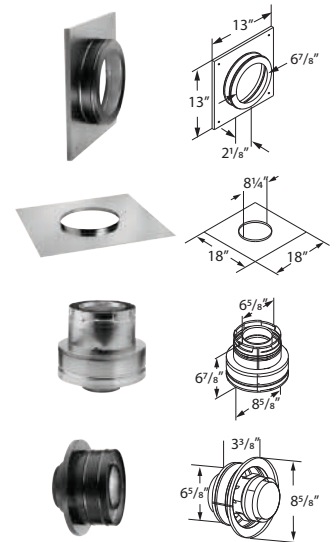

Masonry Chimney Conversion Kit

Kit 46DVA-KMC includes: cap adapter, 18" x 18" flashing, round ceiling support/wall thimble cover, retro connector. For 4" x 6 5/8" direct vent. Termination cap and 4" flex are sold separately.

Kit 46DVA-KCT includes: cap Adapter and an 18" x 18" flashing.

SIZE	STOCK #	List Price
4" x 6 5/8"	46DVA-KMC	$489.68
4" x 6 5/8"	46DVA-KCT	$189.27