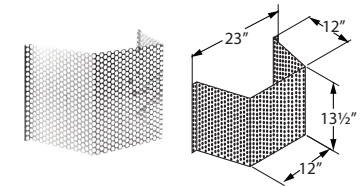

Venting Components – DirectVent Pro

Snorkel Termination Cap

SIZE	STOCK #	A	B	C	List Price
4" x 6 5/8"	46DVA-SNK14	10"	23 3/4"	14"	$1,045.42
4" x 6 5/8"	46DVA-SNK36	10"	45 3/4"	36"	$1,196.20

Horizontal Windguard

Use with through-the-wall termination cap where high winds are present.

SIZE	STOCK #	List Price
4" x 6" & 5" x 8"	46DVA-WG ❖	$258.82

High-Wind Termination Cap

Use for vertical terminations only.

SIZE	STOCK #	A	B	C	D	List Price
4" x 6 5/8"	46DVA-VCH	12 3/8"	6 5/8"	7 5/8"	10 1/2"	$157.94
5" x 8"	58DVA-VCH	12 3/8"	8"	7 5/8"	10 1/2"	$187.60

Vertical Wind Guard

Use with high wind termination cap when additional wind protection is needed.

SIZE	STOCK #	List Price
4" x 6" & 5" x 8"	46DVA-VWG	$184.12

Low-Profile Termination Cap

SIZE	STOCK #	A	B	C	D	List Price
4" x 6 5/8"	46DVA-VC	8 1/4"	6 5/8"	3 1/4"	12 1/2"	$187.12
5" x 8"	58DVA-VC	8 5/8"	8"	3 1/4"	12 1/2"	$213.93

Concentric Flex

SIZE	STOCK #	LENGTH	List Price
4" x 7"	46DVA-36FF	36"	$252.04
	46DVA-60FF	60"	$329.05
	46DVA-120FF	120"	$574.09
5" x 8"	58DVA-36FF ❖	36"	$294.05
	58DVA-60FF	60"	$392.06
	58DVA-120FF ❖	120"	$679.11

SOME BRANDS ARE ONLY AVAILABLE IN SELECTED AREAS, CONTACT YOUR REGIONAL SALES MANAGER FOR MORE INFO.

Pricing, model numbers and availability are subject to change without notice. Call for most current information.