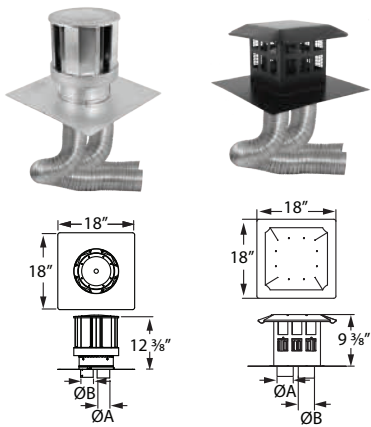

Co-Linear Kit w/ Flex

Use when installing a direct vent co-linear insert into a masonry chimney.

Kit includes: choice of high-wind termination cap or prairie termination cap; and two pieces of aluminum flex lengths – one red (exhaust), and one green (air intake).

STOCK #	RED FLEX (Exhaust)	GREEN FLEX (Air Intake)	CAP STYLE	CAP SIZE	List Price
46DVA-CL33	3" x 35'	3" x 35'	High Wind	4" x 6 5/8"	$667.44
46DVA-CL33H	3" x 30'	3" x 4'	High Wind	4" x 6 5/8"	$552.36
46DVA-CL34	4" x 35'	3" x 35'	High Wind	4" x 6 5/8"	$667.44
46DVA-CL33P	3" x 35'	3" x 35'	Prairie	4" x 6 5/8"	$736.48
46DVA-CL34P	4" x 35'	3" x 35'	Prairie	4" x 6 5/8"	$736.48