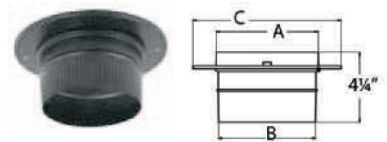

Snap-Lock Adapter w/ Trim

Connects into the ceiling support box or finishing collar and extends down to fit stovepipe for a drip free connection.

SIZE	6"	7"	8"
A	6 1/4"	7 1/4"	8 1/4"
B	5 7/8"	6 7/8"	7 7/8"
C	9"	11"	11"
STOCK #	6DBK-ADSL	7DBK-ADSL ❖	8DBK-ADSL ❖
List Price	$109.16	$162.70	$133.82