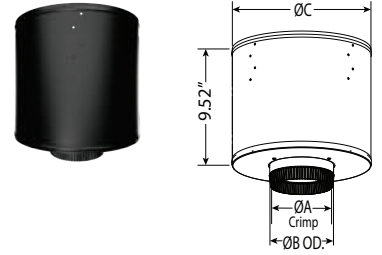

Round Ceiling Support Box

SIZE	6"	List Price	7"	List Price	8"	List Price
A	5 7/8"		6 7/8"		7 7/8"	
B	6"		7"		8"	
C	12"		13"		14"	
STOCK #	6DT-RCS-2	$167.91	7DT-RCS-2 ❖	$200.85	8DT-RCS-2 ❖	$269.84