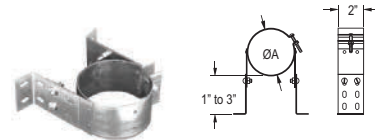

Adjustable Wall Strap

Use to support vent pipe or tee sections. Adjusts to provide 1" - 3" clearance.

SIZE	STOCK #	A	List Price
3"	3PVP-WSA	3 5/8"	$51.50
4"	4PVP-WSA	4 5/8"	$55.74