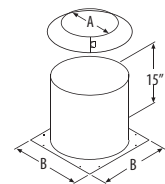

Attic Insulation Shield

Required for installations that pass through an attic to prevent insulation and debris from accumulating near the chimney.

SIZE	6"	List Price	7"	List Price	8"	List Price
A	8"		9"		10"	
B	14"		15"		16"	
STOCK #	6DT-IS	$165.80	7DT-IS ❖	$209.88	8DT-IS	$222.16