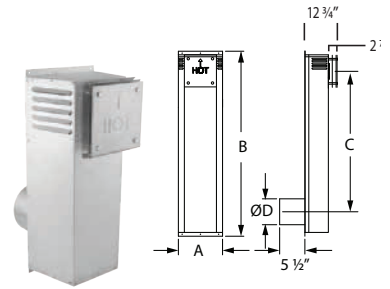

Venting Components – DirectVent Pro

Snorkel Termination Cap

SIZE	STOCK #	A	B	C	List Price
4" x 6 5/8"	46DVA-SNK14	10"	23 3/4"	14"	$1,045.42
4" x 6 5/8"	46DVA-SNK36	10"	45 3/4"	36"	$1,196.20

Horizontal Windguard

Use with through-the-wall termination cap where high winds are present.

SIZE	STOCK #	List Price
4" x 6" & 5" x 8"	46DVA-WG ❖	$258.82