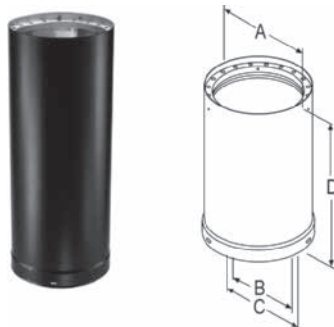

DVL Double-Wall Black Pipe

SIZE	6"	List Price	7"	List Price	8"	List Price
A	7"		8"		9"	
B	6"		7"		8"	
C	7 1/8"		8 1/8"		9 1/8"	
D	6", 12", 18", 24", & 48"					
6" LENGTH	6DVL-06	$102.04	7DVL-06 ❖	$227.88	8DVL-06 ❖	$144.62
12" LENGTH	6DVL-12	$109.12	7DVL-12 ❖	$145.08	8DVL-12 ❖	$164.76
18" LENGTH	6DVL-18	$129.73	7DVL-18 ❖	$225.51	8DVL-18 ❖	$213.22
24" LENGTH	6DVL-24	$179.71	7DVL-24 ❖	$168.61	8DVL-24 ❖	$230.07
48" LENGTH	6DVL-48	$276.30	7DVL-48 ❖	$323.23	8DVL-48 ❖	$372.46