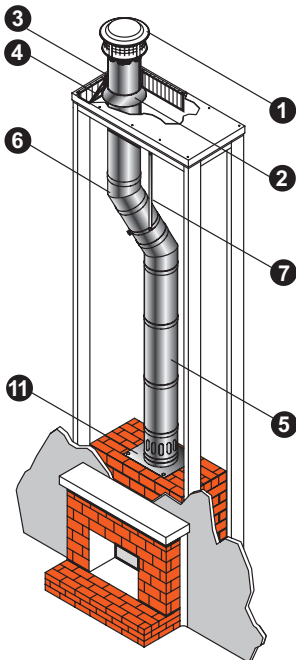

DuraChimney II

Typical Installation

Installation Key

1	Chimney Cap	8	Stabilizer
2	Storm Collar	9	Firestop
3	Chase Top Flashing	10	Attic Insulation Shield
4	Roof Radiation Shield	11	Anchor Plate/ Anchor Plate with Damper
5	Chimney Section	12	Supplementary Support
6	Elbow	13	Wall Strap
7	Elbow Strap		

Applications: DuraChimney II is a double-wall, air-cooled chimney system for use with masonry fireplaces which burn wood, oil, coal, or gas.

Masonry Firebox with Metal Chimney