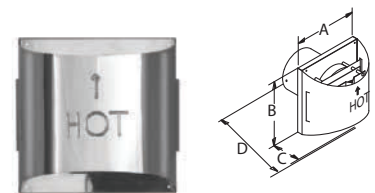

Use for through-the-wall terminations.

SIZE	STOCK #	A	B	C	D	List Price
4" x 6 5/8"	46DVA-HRCS	11"	5 3/4"	4"	6 5/8"	\$227.05
5" x 8"	58DVA-HRCS	11"	5 3/4"	4 15/16"	8 1/8"	\$304.61

Sconce Termination Cap

SIZE	STOCK #	A	B	C	D	List Price
4" x 6 5/8"	46DVA-HSC	11 1/16"	11"	6 3/8"	12 3/8"	\$260.95
5" x 8"	58DVA-HSC	11 1/16"	11"	6 3/8"	12 3/8"	\$347.61