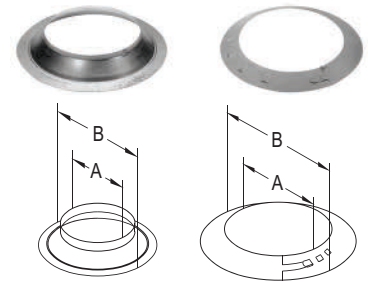

Storm Collar

Use to maintain a weather tight resistant seal between the pipe and the flashing.

SIZE	STOCK #	A	B	List Price
4" x 6 5/8"	46DVA-SC	6 5/8"	10 5/8"	$19.61
5" x 8"	58DVA-SC	8"	12"	$32.10