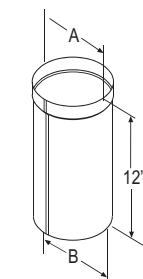

SIZE	6"	7"	8"
A	6 1/8"	7 1/8"	8 1/8"
B	6"	7"	8"
STOCK #	6DBK-DS	7DBK-DS ❖	8DBK-DS ❖
List Price	\$79.04	\$109.15	\$101.17

DuraBlack Oval-to-Round Adapter

SIZE	6"	7"	8"
A	6 1/8"	7 1/8"	8 1/8"
B	5 15/16"	6 15/16"	7 15/16"
STOCK #	6DBK-ADOR ❖	7DBK-ADOR ❖	8DBK-ADOR ❖
List Price	\$51.17	\$107.94	\$60.92