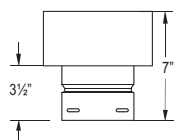

SIZE	STOCK #	A	List Price
3"	3PVP-RC	3 3/4"	\$41.97
4"	4PVP-RC ❖	4 3/4"	\$41.97

Chimney Adapter

Use to transition between pelletvent pro to existing chimney such as DuraTech, duraplus.

SIZE	STOCK #	List Price
3" – 6"	3PVP-X6	\$168.60
3" – 8"	3PVP-X8	\$208.23
4" – 6"	4PVP-X6 ❖	\$177.04
4" – 8"	4PVP-X8 ❖	\$214.32