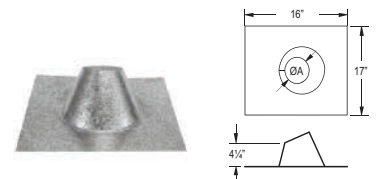

Adjustable Roof Flashing

Use to weather proof the penetration of vent pipe through the roof.

SIZE	STOCK #	A	List Price
3"	3PVP-F6	3 3/4"	$39.61
4"	4PVP-F6	4 3/4"	$44.12