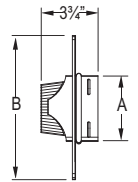

SIZE	STOCK #	A	B	List Price
3"	3PVP-FTC	3 3/8"	8 1/2"	\$131.92
4"	4PVP-FTC ❖	4 5/8"	8 1/2"	\$125.92

Female Flex Adapter

Use to connect pelletvent pro to Bioflex when relining a masonry chimney.

SIZE	STOCK #	List Price
3"	3PVP-ADFF ❖	\$47.97
4"	4PVP-ADFF ❖	\$39.61