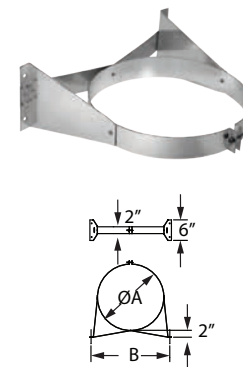

Wall Strap

Use to support and to stabilize the chimney in interior or exterior installations to ensure a 2" clearance. Wall Straps are required every 8' on exterior of the building only.

SIZE	12"	14"	16"
A	15 3/8"	17 3/8"	19 3/8"
B	18 1/8"	20 3/8"	22 1/16"
STOCK#	12DCA-WS ❖	14DCA-WS	16DCA-WS ❖
LIST PRICE	$178.11	$183.59	$273.37