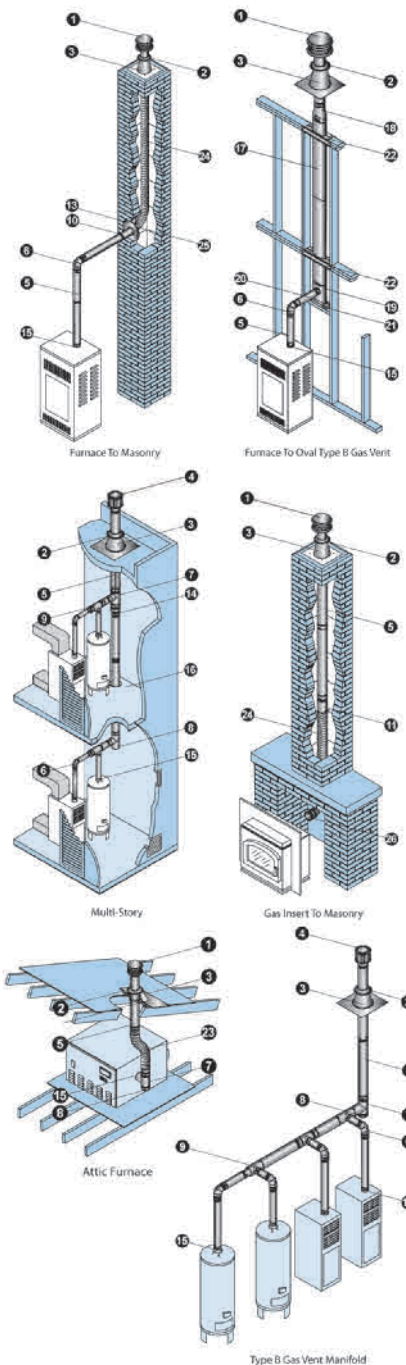

Typical Installations

SOME BRANDS ARE ONLY AVAILABLE IN SELECTED AREAS, CONTACT YOUR REGIONAL SALES MANAGER FOR MORE INFO.
Pricing, model numbers and availability are subject to change without notice. Call for most current information.