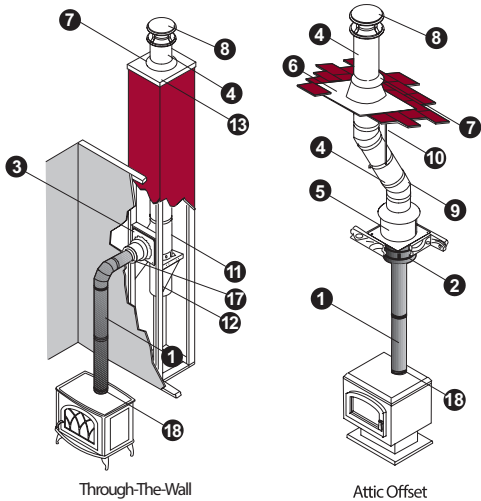

Available in 5" – 8" diameter

Installation Key

1	DVL or DuraBlack	10	Elbow Strap
2	Ceiling Support	11	Tee w/ Tee Cap
3	Wall Thimble	12	Tee Support
4	Chimney Pipe	13	Chase Top Flashing
5	Attic Insulation Shield	14	Base Tee/Double Tee
6	Flashing </td <td>15</td> <td>Anchor Plate or Anchor Plate w/ Damper</td>	15	Anchor Plate or Anchor Plate w/ Damper
7	Storm Collar	16	Roof Support
8	Chimney Cap	17	Finishing Collar
9	Elbow	18	DVL Adapter (w/ or w/o damper)