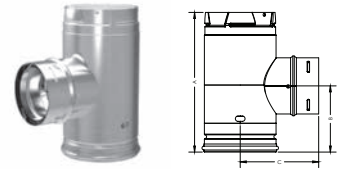

Increaser Tee w/ Clean-Out Tee Cap

Attaches 3" pipe to branch and 4" pipe to body. Use for a 90° offset.

SIZE	STOCK #	A	B	C	List Price
4"	4PVP-T31	9"	4 1/4"	5 3/5"	$210.86
4" BLACK	4PVP-T3B1	9"	4 1/4"	5 3/5"	$236.52