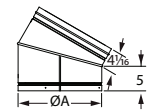

30° Elbow

SIZE	12"	14"	16"
A	15"	17"	19"
STOCK#	12DCA-E30	14DCA-E30	16DCA-E30 ❖
LIST PRICE	$317.85	$348.00	$380.88