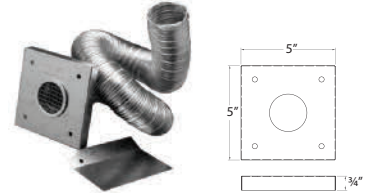

Fresh Air Intake Kit

Kit includes: faceplate w/ screen, detector, aluminum flex, and two clamps.

STOCK #	List Price
3PVP-AIK	$104.38
4PVP-AIK ❖	$132.81