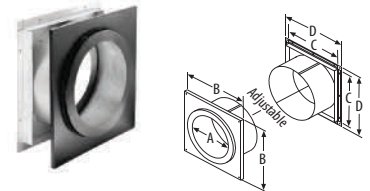

SIZE	6"		7"		8"	
A	8 1/8"		9 1/8"		10 1/8"	
B	14"		16"		16"	
C	11 7/8"		12 7/8"		13 7/8"	
D	14"		15"		16"	
STOCK #	6DT-WT	$162.58	7DT-WT ❖	$329.81	8DT-WT	$207.64
SS TRIM	6"	List Price	7"	List Price	8"	List Price
STOCK #	6DT-WTSS	$94.44	--		8DT-WTSS	$102.31

Finishing Collar w/ Adapter

New integrated collar w/ Adapter, fits into the female end of the chimney pipe to provide a decorative black finish.