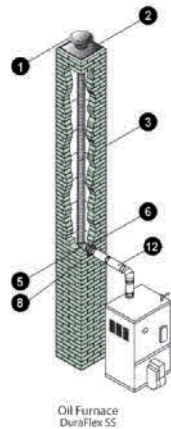

Venting Components – DuraFlex SS

DuraFlexSS

Typical Installations

Installation Key			
1	DuraFlex SS Cap	8	DuraFlex Trim Collar
2	DuraFlex Top Plate	9	Rigid Type B Gas Vent
3	DuraFlex (SW, Pro, 304, 316) Length	10	Rigid Pellet Vent (L Vent)
4	DuraFlex SS Tee	11	Profoil Insulation, AluFoil Tape, ProMesh
5	DuraFlex Mortar Sleeve	12	DVL or DuraBlack Pipe
6	DuraFlex SS Connector	13	Pipe Collar (B Vent)
7	PelletVent Pro Appliance Adapter