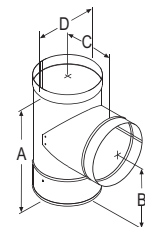

DuraBlack Tee w/ Clean-Out Cap

Use with rear exit appliance and appliances that requires a barometric damper.

SIZE	6"	7"	8"
A	10 1/2"	11 1/2"	12 1/2"
B	6 3/8"	7"	7 1/4"
C	5 3/4"	6"	7"
D	6 1/8"	7 1/8"	8 1/8"
STOCK #	6DBK-T	7DBK-T ❖	8DBK-T ❖
List Price	$141.63	$329.81	$197.32