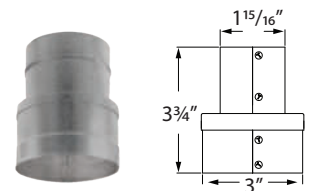

Fresh Air Inlet Increaser

Use to increase an insert's 2" air inlet to connect to 3" aluminum flex.

STOCK #	List Price
3PVP-INC ❖	$87.02