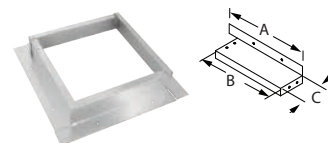

Vinyl Siding Standoff Kit

SIZE	STOCK #	A	B	C	List Price
4" x 6 5/8"	46DVA-VSK	15 1/4"	13 1/4"	3"	$94.26
5" x 8"	58DVA-VSK	15 1/4"	13 1/4"	3"	$104.53