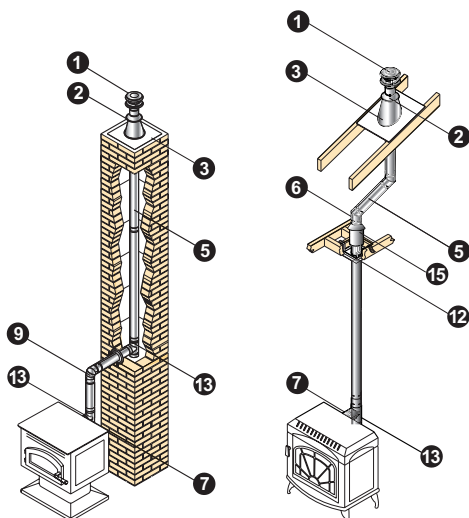

Masonry Chimney Relining with Rigid Pipe

Attic Offset