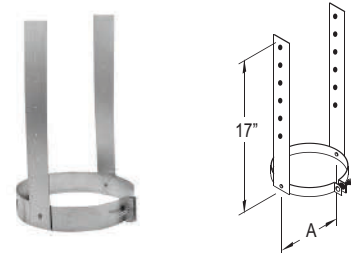

SIZE	STOCK #	A	List Price
4" x 6 5/8"	46DVA-ES	6 5/8"	\$30.45
5" x 8"	58DVA-ES	8"	\$38.57

Decorative Cover

Use as a decorative cover for horizontal (through-wall) installation. Fits over the wall thimble face plate. Also used to cover a ceiling support box.