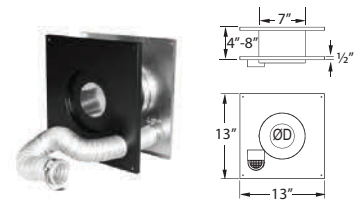

Wall Thimble Air Intake Kit

Allows outside fresh air for combustion through the wall thimble without having to cut a second hole into the wall.

SIZE	FLEX	STOCK #	List Price
3"	2"	3PVP-WTI	$308.93
4"	2"	4PVP-WTI	$331.91