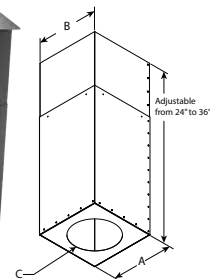

5"-8" Pass Through Radiation Shield

Pass-Through Radiation Shield is used when an insulated chimney passes up through a ceiling.

SIZE	6"	List Price	7"	List Price	8"	List Price
A	12"		13"		14.25"	
B	12"		13"		14.25"	
C	8.25"		9.25"		10.25"	
STOCK #	6DT-SRSE	$262.65	7DT-SRSE ❖	$283.25	8DT-SRSE	$293.55