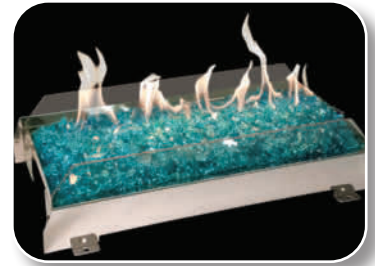

See-Thru Vent Free Burners and Logs

MODEL NUMBER	DESCRIPTION	LIST PRICE
G21-GL-2 Vent Free On/Off See-Thru Remote Burners		
G21-GL-2-18-12N	18" See-Thru Glass Burner w/ Remote, 45,000 btu - NG	$1,741.00
G21-GL-2-24-12N	24" See-Thru Glass Burner w/ Remote, 55,000 btu - NG	$1,866.00

G21-GL-2

G18-2-24/30 Vent Free Variable See-Thru Remote Burners & Logs		
G18-2-24/30-15N	24/30" See-Thru Vent Free Variable Remote Burner, 55,000 btu- NG	$1,904.00
G18-2-24/30-15P	24/30" See-Thru Vent Free Variable Remote Burner, 50,000 btu- LP	$1,904.00
ECV-2-24	24" Evening Fyre Charred See-Thru Vent Free Logs Only	$613.00
ESV-2-24	24" Evening Fyre Split See-Thru Vent Free Logs Only	$602.00
EFV-2-24	24" Evening Fyre See-Thru Vent Free Log Only	$561.00