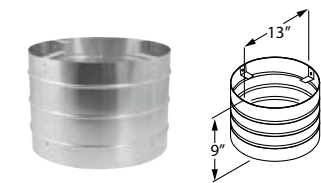

Venting Components – DirectVent Pro

Snorkel Termination Cap

SIZE	STOCK #	A	B	C	List Price
4" x 6 5/8"	46DVA-SNK14	10"	23 3/4"	14"	$1,045.42
4" x 6 5/8"	46DVA-SNK36	10"	45 3/4"	36"	$1,196.20

Horizontal Windguard

Use with through-the-wall termination cap where high winds are present.

SIZE	STOCK #	List Price
4" x 6" & 5" x 8"	46DVA-WG ❖	$258.82

High-Wind Termination Cap

Use for vertical terminations only.

SIZE	STOCK #	A	B	C	D	List Price
4" x 6 5/8"	46DVA-VCH	12 3/8"	6 5/8"	7 5/8"	10 1/2"	$157.94
5" x 8"	58DVA-VCH	12 3/8"	8"	7 5/8"	10 1/2"	$187.60

Vertical Wind Guard

Use with high wind termination cap when additional wind protection is needed.

SIZE	STOCK #	List Price
4" x 6" & 5" x 8"	46DVA-VWG	$184.12

Low-Profile Termination Cap

SIZE	STOCK #	A	B	C	D	List Price
4" x 6 5/8"	46DVA-VC	8 1/4"	6 5/8"	3 1/4"	12 1/2"	$187.12
5" x 8"	58DVA-VC	8 5/8"	8"	3 1/4"	12 1/2"	$213.93

Concentric Flex

SIZE	STOCK #	LENGTH	List Price
4" x 7"	46DVA-36FF	36"	$252.04
	46DVA-60FF	60"	$329.05
	46DVA-120FF	120"	$574.09
5" x 8"	58DVA-36FF ❖	36"	$294.05
	58DVA-60FF	60"	$392.06
	58DVA-120FF ❖	120"	$679.11

SOME BRANDS ARE ONLY AVAILABLE IN SELECTED AREAS, CONTACT YOUR REGIONAL SALES MANAGER FOR MORE INFO.

Pricing, model numbers and availability are subject to change without notice. Call for most current information.