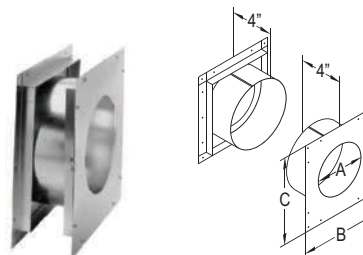

Wall Thimble

Use w/ square horizontal cap only. Provides a complete wall-pass-through and firestop.

SIZE	STOCK #	A	B	C	List Price
4" x 6 5/8"	46DVA-WT	6 3/4"	11"	12"	$96.03
5" x 8"	58DVA-WT	8 1/4"	12 1/2"	12 1/2"	$130.39