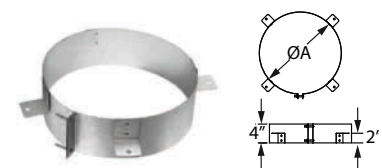

Stabilizer

Use to hold DuraChimney II in place. Use inside chase enclosures to stabilize the chimney.

SIZE	12"	14"	16"
A	15 3/8"	17 3/8"	19 3/8"
STOCK#	12DCA-ST ❖	14DCA-ST ❖	16DCA-ST ❖
LIST PRICE	$101.94	$83.95	$167.91