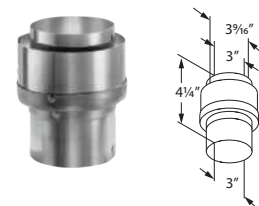

Co-Linear Flex Connector

SIZE	STOCK #	List Price
4" x 6 5/8"	46DVA-ADF	$71.96

SOME BRANDS ARE ONLY AVAILABLE IN SELECTED AREAS, CONTACT YOUR REGIONAL SALES MANAGER FOR MORE INFO.

Pricing, model numbers and availability are subject to change without notice. Call for most current information.