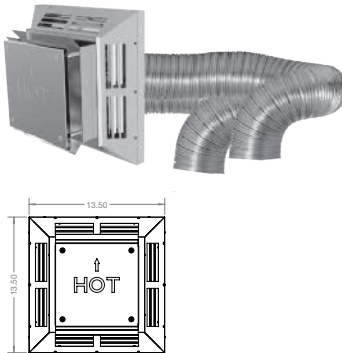

Horizontal Vent Kit for DV Inserts

Kit Includes: Co-Linear termination, 2 - 3" x 10" aluminum flex lengths and hardware.

SIZE	STOCK #	List Price
4" x 6 5/8", 3 x3	46DVA-HCL33	$440.24
4" x 6 5/8", 3x4	46DVA-HCL34	$440.24