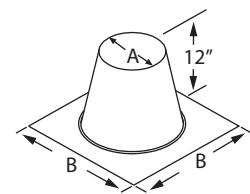

ADJUSTABLE SIZE	6"	List Price	7"	List Price	8"	List Price
0/12 – 6/12	A	8 1/2"	9 1/2"		10 1/2"	
	B	20"	21"		22"	
	C	27 3/16"	28 5/16"		29 1/2"	
	STOCK #	6DT-F6	\$169.00	7DT-F6 ❖	\$193.21	8DT-F6
7/12 – 12/12	A	8 1/2"	9 1/2"		10 1/2"	
	B	20"	21"		22"	
	C	30"	31 5/16"		33 1/4"	
	STOCK #	6DT-F12	\$218.96	7DT-F12 ❖	\$252.80	8DT-F12
FLAT ROOF	6"	List Price	7"	List Price	8"	List Price
	A	8 1/4"	9 1/4"		10 1/4"	
	B	20 11/16"	21 5/8"		21 5/8"	
	STOCK #	6DT-FF	\$227.03	7DT-FF ❖	\$262.42	8DT-FF ❖