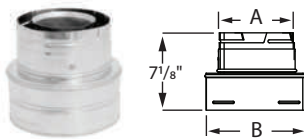

Reducer

SIZE	REDUCE TO	STOCK #	A	B	List Price
5" x 8"	4" x 6 5/8"	58DVA-X46	6 5/8"	8"	$124.47