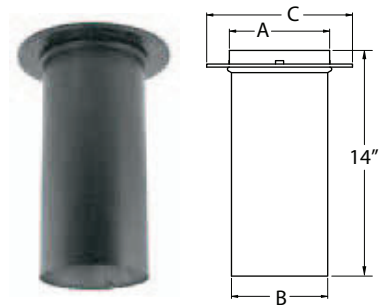

DuraBlack – Single-Wall Stovepipe

Applications: Single-wall interior stovepipe for connecting wood stoves to manufactured chimney. **Clearances:** 18" to combustibles.

DuraBlack Slip Connector w/ Trim

Use to adapt DuraBlack pipe to 6"-8" ceiling support box.

SIZE	6"	7"	8"
A	6 1/4"	7 1/4"	8 1/4"
B	5 15/16"	6 15/16"	7 15/16"
C	9"	11"	11"
STOCK #	6DBK-SC	7DBK-SC ❖	8DBK-SC ❖
List Price	$71.79	$101.94	$86.58