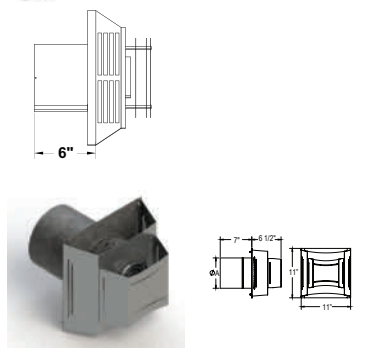

SOME BRANDS ARE ONLY AVAILABLE IN SELECTED AREAS, CONTACT YOUR REGIONAL SALES MANAGER FOR MORE INFO.

Pricing, model numbers and availability are subject to change without notice. Call for most current information.