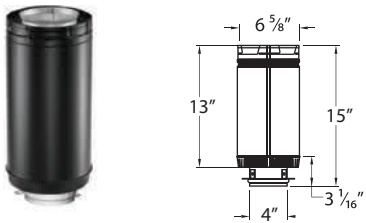

Venting Components – DirectVent Pro

Appliance Adapter

Attaches to appliance outlet, allowing pipe to easily connect or disconnect.

SIZE	STOCK #	List Price
4" x 6 5/8"	46DVA-ADP	$100.45