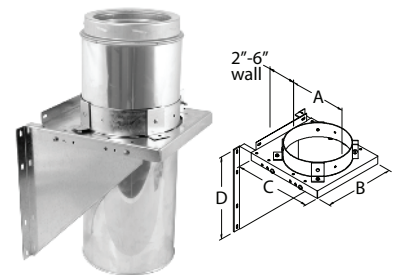

Adjustable Tee Support Bracket

Use as a wall support for chimney system.

SIZE	6"	List Price	7"	List Price	8"	List Price
A	8"		9"		10"	
B	10"		12"		12"	
C	11"		13"		13"	
D	11 3/4"		13 3/4"		13 3/4"	
GA STOCK #	6DT-TSB	\$206.07	7DT-TSB ❖	\$257.63	8DT-TSB	\$299.46
SS STOCK #	6DT-TSBSS	\$500.74	7DT-TSBSS ❖	\$534.64	8DT-TSBSS ❖	\$589.26