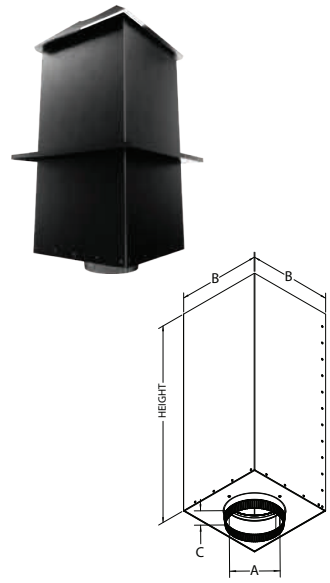

Venting Components – DuraTech

Square Ceiling Support Box w/ Collar new

Use with flat, vaulted, or cathedral ceilings where there is an attic space above. Supports up to 60' of DuraTech Chimney. The additional insulation collar now enables the support box to be qualified as an Attic Insulation Shield.

SIZE	6"	List Price
A	6"	
B	12"	
C	1 3/4"	
HEIGHT		
24"	6DT-CS24IS-2	$398.61
36"	6DT-CS36IS-2	$435.69

Square Ceiling Support Box w/ Insulation Shield Collar & Insulation new

Use with flat, vaulted, or cathedral ceilings where there is an attic space above. Supports up to 60' of DuraTech Chimney. Functions as an Attic Insulation Shield when installed with square-to-round Insulation Shield Collar. 2" wide trim collar included.

SIZE	6"	List Price
A	6"	
B	12"	
C	1 3/4"	
HEIGHT		
24"	6DT-CS24RIS-2	$380.07