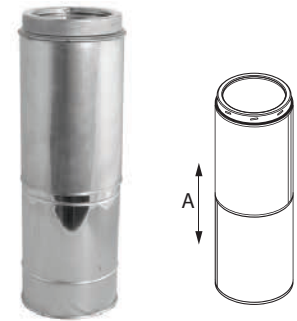

Adjustable Pipe

Use to add length to DuraTech Chimney. Adjusts from 14"-22".

SIZE	6"	List Price	8"	List Price
A	14"-21"		14"-21"	
STOCK #	6DT-21TASS	$478.71	8DT-21TASS	$538.55