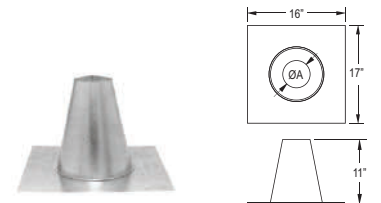

Tall Cone Roof Flashing

SIZE	STOCK #	A	List Price
3"	3PVP-FF ❖	3 3/4"	$52.82
4"	4PVP-FF ❖	4 3/4"	$58.38