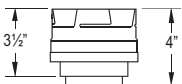

Appliance Adapter/Increaser

SIZE	STOCK #	List Price
3"	3PVP-X4AD	$138.99
3" BLACK	3PVP-X4ADB ❖	$181.00