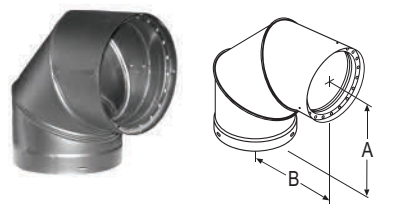

DVL Double-Wall Black 90° Elbow

SIZE	6"	List Price	7"	List Price	8"	List Price
A	6"		7"		7 1/2"	
B	5 3/4"		6 3/4"		7 1/4"	
STOCK #	6DVL-E90	$213.17	7DVL-E90 ❖	$260.09	8DVL-E90 ❖	$288.83

DVL In increaser

Use to increase from a smaller appliance flue outlet to larger diameter chimney or stovepipe.

SIZE	6-8"	List Price
A (ID.)	6"	
B	7 5/16"	
C	9 1/16"	
D (ID.)	8"	
E	7 3/4"	
F	4"	
STOCK #	6DVL-X8	$176.66