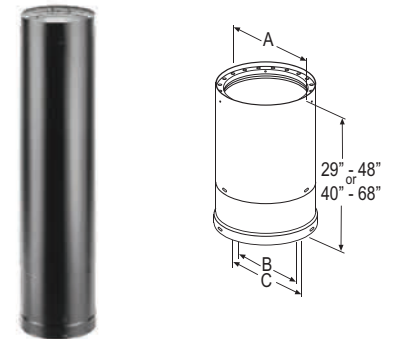

DVL Telescoping Length

Use for a two piece installation from stove to ceiling support box or finishing collar.

SIZE	6"	List Price	7"	List Price	8"	List Price
A	7"		8"		9"	
B	6"		7"		8"	
C	7 1/8"		8 1/8"		9 1/8"	
29"-48"	6DVL-46TA	$327.40	7DVL-46TA ❖	$349.55	8DVL-46TA ❖	$430.13
40"-68"	6DVL-68TA	$434.39	7DVL-68TA ❖	$464.08	8DVL-68TA ❖	$518.19