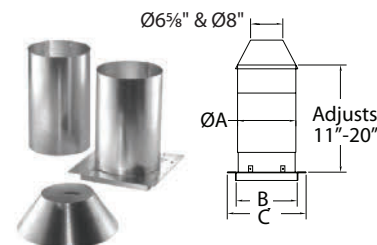

Attic Insulation Shield

Required for installations that pass through an attic to prevent insulation and debris from accumulating near the vent.

SIZE	STOCK #	A	B	C	List Price
4" x 6 5/8"	46DVA-IS	8 3/4"	8 15/16"	11"	$168.82
5" x 8"	58DVA-IS	10 3/4"	10 15/16"	13"	$211.02