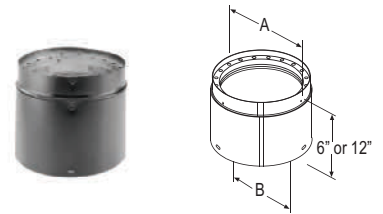

Venting Components – DVL

DVL Double-Wall Adjustable Black Pipe

Use to add length to DVL pipe. 6" pipe adds 2" - 5" of length, 12" pipe adds 2" - 11" of length, when used with rigid sections of pipe.

SIZE	6"	List Price	7"	List Price	8"	List Price
A	7"		8"		9"	
B	6"		7"		8"	
6" STOCK #	6DVL-6ADJ	$110.95	7DVL-6ADJ ❖	$168.61	8DVL-6ADJ ❖	$158.27
12" STOCK #	6DVL-12ADJ	$135.51	7DVL-12ADJ ❖	$157.10	8DVL-12ADJ ❖	$190.97