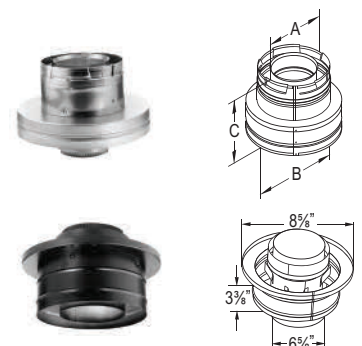

SIZE	STOCK #	A	B	C	List Price
4" x 6 5/8"	46DVA-KCA	6 5/8"	8 5/8"	6 7/8"	\$406.38
4" x 6 5/8"	46DVA-KCB	6 5/8"	10 1/2"	5 7/8"	\$406.38
4" x 6 5/8"	46DVA-KCC	6 5/8"	13"	5 7/8"	\$406.38

SOME BRANDS ARE ONLY AVAILABLE IN SELECTED AREAS, CONTACT YOUR REGIONAL SALES MANAGER FOR MORE INFO.