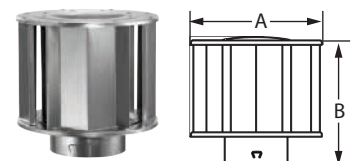

Vertical High-Wind Cap

SIZE	STOCK #	LIST PRICE	A	B
3"	3BVVTH	$43.27	7 1/2"	7 1/4"
4"	4BVVTH	$46.32	8 1/2"	8 1/4"
5"	5BVVTH	$61.82	9 1/2"	9 3/8"
6"	6BVVTH	$80.12	10 1/2"	9 1/4"
7"	7BVVTH ❖	$126.31	11 1/2"	11 3/4"
8"	8BVVTH	$125.14	12 1/2"	12 3/4"
10"	10BVVT	$338.32	17 1/2"	16"