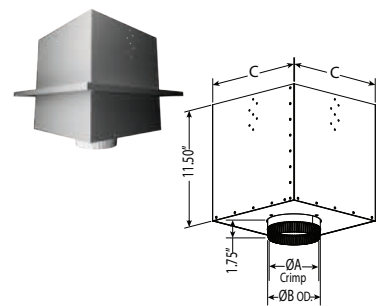

Flat Ceiling Support Box

SIZE	6"	List Price	7"	List Price	8"	List Price
A	5 7/8"		6 7/8"		7 7/8"	
B	6"		7"		8"	
C	12"		13"		14 1/4"	
STOCK #	6DT-FCS-2	$217.36	7DT-FCS-2 ❖	$221.45	8DT-FCS-2 ❖	$225.38