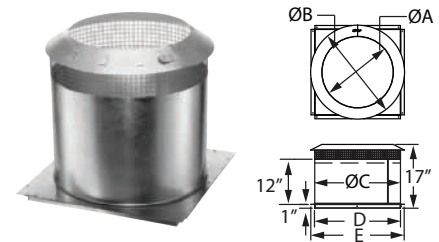

Attic Insulation Shield

Use in all installations that pass through an attic to prevent insulation and debris from accumulating near the chimney, unless the chimney is enclosed through attic. Consists of two parts – a collar and a base.

SIZE	12"	14"	16"
A	15"	17"	19"
B	19"	21"	29"
C	18 13/16"	20 13/16"	22 13/16"
D	18 7/8"	20 7/8"	22 7/8"
E	20 13/16"	22 13/16"	24 13/16"
STOCK#	12DCA-IS ❖	14DCA-IS	16DCA-IS ❖
LIST PRICE	$652.16	$679.56	$685.04