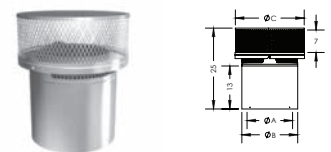

Chimney Cap

Use to terminate the chimney system. Required on all installations. Slides over the previous section of DuraChimney II pipe to allow for chimney height adjustment. Includes a Spark Arrestor.

SIZE	12"	14"	16"
A	12"	14"	16"
B	15"	17"	19"
C	21"	21"	23"
STOCK#	12DCA-VC1	14DCA-VC1	16DCA-VC1 ❖
LIST PRICE	$465.83	$545.29	$624.75