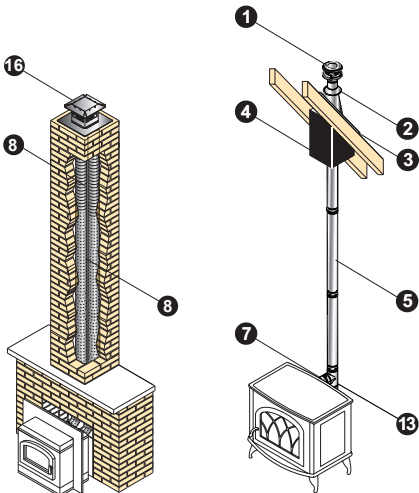

Venting Components – PelletVent Pro

Pellevent Pro

Typical Installation

Installation Key			
1	Vertical Cap	10	Horizontal Cap
2	Storm Collar	11	Wall Thimble
3	Flashing	12	Ceiling Support Firestop Spacer
4	Cathedral Ceiling Support Box	13	Tee w/ Clean-Out Tee Cap
5	Straight Length Pipe	14	Wall Strap
6	45° Elbow	15	Attic Insulation Shield
7	Appliance Adapter	16	Prairie Termination Cap
8	Flexible Length	17	CAS Adjustable Wall Channel
9	90° Elbow		

Co-Linear SS Flex Installation for Pellet Inserts

Cathedral Ceiling Stove Installation