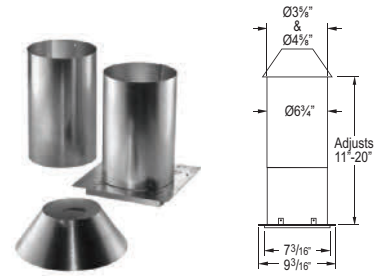

Venting Components – PelletVent Pro

Attic Insulation Shield

Required for installations that pass through an attic to prevent insulation and debris from accumulating near the vent.

SIZE	STOCK #	List Price
3"	3PVP-IS	$106.49
4"	4PVP-IS ❖	$106.49