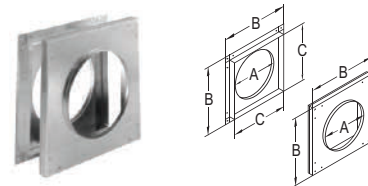

Wall Firestop

For horizontal (through-wall) installations.

SIZE	STOCK #	A	B	C	List Price
4" x 6 5/8"	46DVA-WFS	6 3/4"	12"	10"	$99.96
5" x 8"	58DVA-WFS	8 1/4"	12"	10"	$122.88