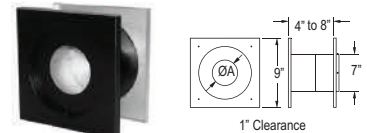

Wall Thimble

Use for through-the-wall installations. Fits between standard wall studs.

SIZE	STOCK #	A	List Price
3"	3PVP-WT	3 3/4"	$132.11
4"	4PVP-WT	4 3/4"	$141.90