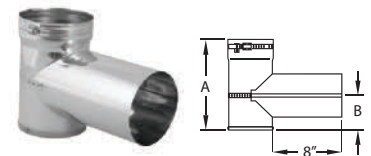

DuraFlex SS Tee w/ Cap

Use to attach to DuraFlex SS length w/ a fast connect band.

SIZE	STOCK #	A	B	List Price
4"	4DFS-T ❖	9 1/2"	4 1/4"	$159.07
6"	6DFS-T ❖	10 1/2"	4 3/8"	$227.27