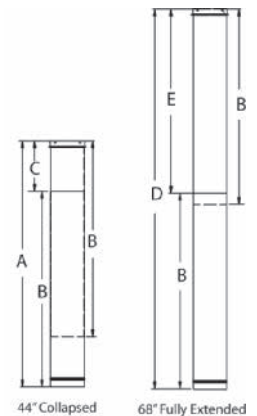

DuraBlack Telescoping Length w/ Trim

Use for a two-piece connection. Connects directly from stove to ceiling support box or finishing collar.

SIZE	6"	List Price
A	44"	
B	35"	
C	9"	
D	68"	
E	33"	
STOCK #	6DBK-TL	$187.65