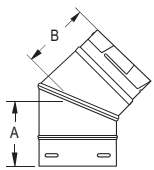

90° Elbow

SIZE	STOCK #	A	B	List Price
3"	3PVP-E90	5 1/2"	5 1/2"	\$154.59
3" BLACK	3PVP-E90B	5 1/2"	5 1/2"	\$174.15
4"	4PVP-E90	5 1/2"	5 1/2"	\$194.50
4" BLACK	4PVP-E90B	5 1/2"	5 1/2"	\$226.72

Single Tee w/ Clean-Out Tee Cap