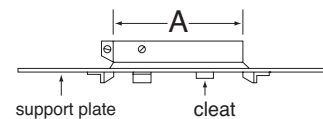

Support Assembly

Use to support vent at ceiling level.

SIZE	STOCK #	LIST PRICE	A	Plate Dimensions
3"	3BVVS ❖	$62.54	3 5/8"	17" x 10"
4"	4BVVS ❖	$64.88	4 5/8"	17" x 10"
5"	5BVVS ❖	$66.65	5 5/8"	17" x 12"
6"	6BVVS ❖	$67.53	6 5/8"	17" x 12"
7"	7BVVS ❖	$85.73	7 5/8"	17" x 14"
8"	8BVVS ❖	$85.45	8 5/8"	17" x 14"