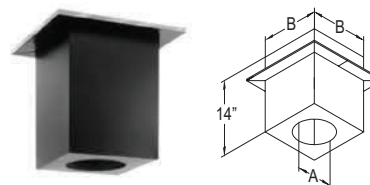

Cathedral Ceiling Support Box

Use to pass through ceiling and support pipe. May be used on vaulted or flat ceilings.

SIZE	STOCK #	A	B	List Price
4" x 6 5/8"	46DVA-CS	6 7/8"	10 5/8"	$190.29
5" x 8"	58DVA-CS	8 1/4"	10 5/8"	$237.86