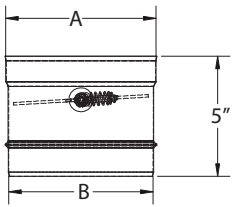

Venting Components – DVL

DVL Double-Wall Black Tee w/ Clean-Out Cap

Use w/ rear exit appliances and appliances that require a barometric damper.

SIZE	6"	List Price	7"	List Price	8"	List Price
A	7"		8"		9"	
B	6"		7"		8"	
C	5 3/4"		5 3/4"		5 3/4"	
D	12 3/4"		13 1/4"		13 1/2"	
STOCK #	6DVL-T	$184.22	7DVL-T ❖	$449.75	8DVL-T ❖	$311.06

DVL Adapter/Damper Section

Connects DVL pipe to the appliance flue outlet.

SIZE	6"	List Price	7"	List Price	8"	List Price
A	7"		8"		9"	
B	5 5/8"		6 1/2"		7 1/2"	
STOCK #	6DVL-ADWD	$132.06	7DVL-ADWD ❖	$158.55	8DVL-ADWD ❖	$204.44
STOCK # W/O	6DVL-AD	$96.56	7DVL-AD ❖	$121.61	8DVL-AD ❖	$149.24

NOTE: STOCK# (W/O) HAS NO DAMPER.

Masonry Thimble w/ Slip Connector

Penetrates masonry chimney for connection of DuraBlack or DVL or DuraLiner.

SIZE	6"	List Price	8"	List Price
STOCK #	6DLR-MTSC1 ❖	$267.89	8DLR-MTSC1 ❖	$401.84

SOME BRANDS ARE ONLY AVAILABLE IN SELECTED AREAS, CONTACT YOUR REGIONAL SALES MANAGER FOR MORE INFO.
Pricing, model numbers and availability are subject to change without notice. Call for most current information.