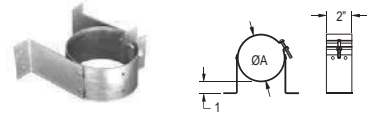

Wall Strap

Use to support vent pipe or tee sections. Provides 1" clearance.

SIZE	STOCK #	A	List Price
3"	3PVP-WS	3 5/8"	$47.29
4"	4PVP-WS ❖	4 5/8"	$51.25