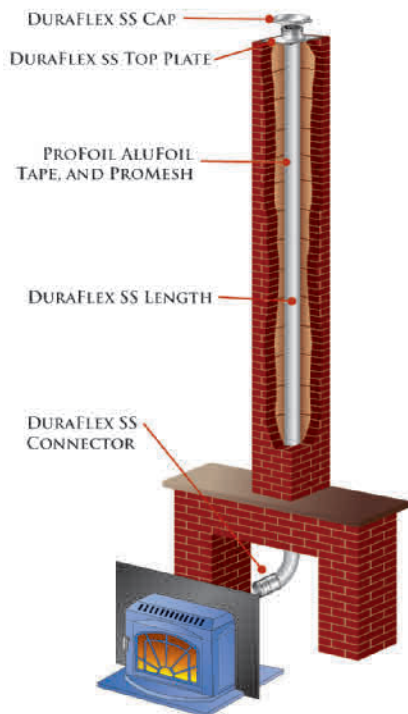

Applications

DuraFlex Pro ultra flexible relining for masonry chimney. Use w/ gas, wood pellet, oil, or wood appliances. Applications include: fireplace inserts, furnaces, boilers, and water heaters. Its extreme flexibility facilitates problem free installations where multiple offsets are needed.

DuraFlex304 flexible relining for masonry chimney. Use w/ gas, wood pellet, oil, or wood appliances. Applications include: fireplace inserts, furnaces, boilers, and water heaters. Lighter, more economical liners. Excellent when there are minimal offsets in the chimney.