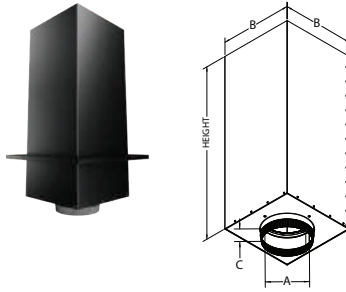

SIZE	6"	List Price
A	6"	
B	10"	
C	1 3/4"	
HEIGHT		
24"	6DT-CS24R-2	\$334.75

SOME BRANDS ARE ONLY AVAILABLE IN SELECTED AREAS, CONTACT YOUR REGIONAL SALES MANAGER FOR MORE INFO.
Pricing, model numbers and availability are subject to change without notice. Call for most current information.