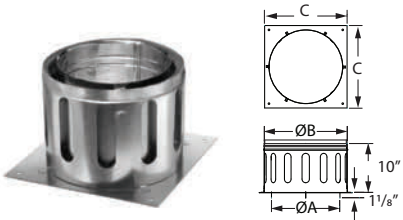

Venting Components – DuraChimney II

Anchor Plate

Use as a starter section for DuraChimney II. Bolts directly to the fireplace outlet.

SIZE	12"	14"	16"
A	12"	14"	16"
B	15"	17"	19"
C	17"	19"	21"
STOCK#	12DCA-AP	14DCA-AP	16DCA-AP ❖
LIST PRICE	$467.74	$368.83	$539.71