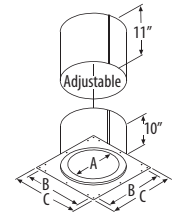

Venting Components – DuraTech

Firestop Radiation Shield

Use in ceiling/floor penetrations when a ceiling support is not used.

SIZE	6"	List Price	7"	List Price	8"	List Price
A	8 1/8"		9 1/8"		10 1/8"	
B	11 7/8"		12 7/8"		13 7/8"	
C	14"		15"		16"	
STOCK #	6DT-FRS	$127.14	7DT-FRS ❖	$197.89	8DT-FRS	$159.39