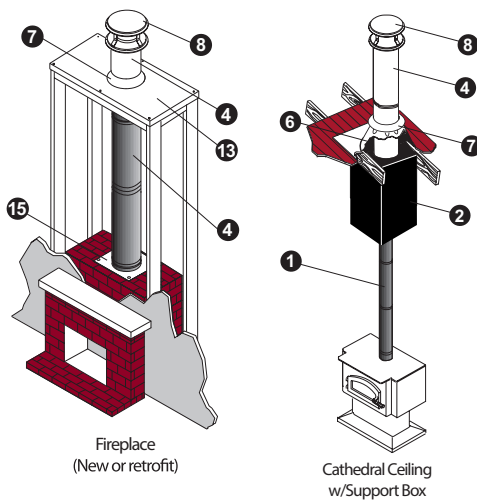

Available in 5" – 8" diameter

Installation Key

1	DVL or DuraBlack	10	Elbow Strap
2	Ceiling Support	11	Tee w/ Tee Cap
3	Wall Thimble	12	Tee Support
4	Chimney Pipe	13	Chase Top Flashing
5	Attic Insulation Shield	14	Base Tee/Double Tee
6	Flashing </td <td>15</td> <td>Anchor Plate or Anchor Plate w/ Damper</td>	15	Anchor Plate or Anchor Plate w/ Damper
7	Storm Collar	16	Roof Support
8	Chimney Cap	17	Finishing Collar
9	Elbow	18	DVL Adapter (w/ or w/o damper)