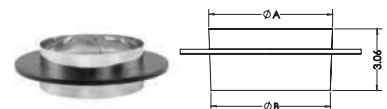

SIZE	6"	7"	8"
A	6 1/8"	7 1/8"	8 1/8"
B	6"	7"	8"
STOCK #	6DVL-ADC	7DVL-ADC ❖	8DVL-ADC ❖
List Price	\$62.47	\$149.92	\$76.17

SOME BRANDS ARE ONLY AVAILABLE IN SELECTED AREAS, CONTACT YOUR REGIONAL SALES MANAGER FOR MORE INFO.