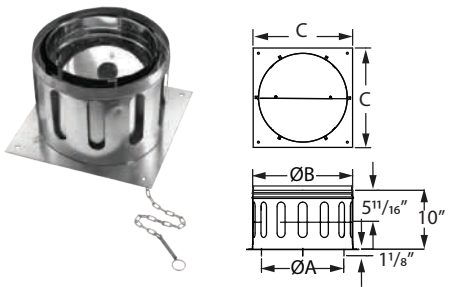

Anchor Plate w/ Damper

Use as a starter section for DuraChimney II. Bolts directly to the replace outlet. Damper section allows the chimney to be closed when the fireplace is not in use. Includes chain and lintel hook.

SIZE	12"	14"	16"
A	12"	14"	16"
B	15"	17"	19"
C	17"	19"	21"
STOCK#	12DCA-APD	14DCA-APD	16DCA-APD ❖
LIST PRICE	$791.90	$863.15	$917.95