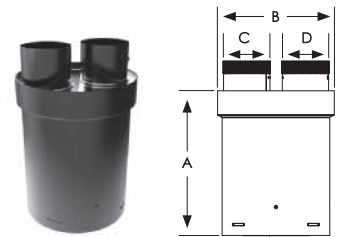

Co-Axial to Co-Linear Appliance Connector

Co-linear Adapter for use with appliances with 4" x 6 5/8" co-axial outlets. Comes pre-painted in black for use with free-standing stoves. Uses aluminum for both intake and exhaust.

SIZE	STOCK #	EXHAUST	INTAKE	A	B	C	D	List Price
4" x 6 5/8"	46DVA-CLAA ❖	3"	3"	8 7/8"	7 1/8"	3"	3"	$189.78
4" x 6 5/8"	46DVA-34CLAA ❖	4"	3"	8 7/8"	8 1/4"	4"	3"	$240.85