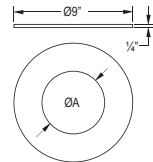

SIZE	STOCK #	A	List Price
3"	3PVP-RC	3 3/4"	\$41.97
4"	4PVP-RC ❖	4 3/4"	\$41.97

Chimney Adapter

Use to transition between pelletvent pro to existing chimney such as DuraTech, duraplus.

SIZE	STOCK #	List Price
3" – 6"	3PVP-X6	\$168.60
3" – 8"	3PVP-X8	\$208.23
4" – 6"	4PVP-X6 ❖	\$177.04
4" – 8"	4PVP-X8 ❖	\$214.32