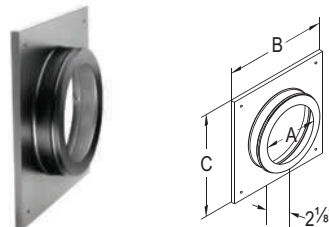

Decorative Cover

Use as a decorative cover for horizontal (through-wall) installation. Fits over the wall thimble face plate. Also used to cover a ceiling support box.

SIZE	STOCK #	A	B	C	List Price
4" x 6 5/8"	46DVA-DC	6 7/8"	13"	13"	$122.34
5" x 8"	58DVA-DC	8 1/4"	13"	13"	$140.61