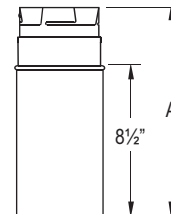

Pipe Extension

12" pipe adds 3" - 10" of length, 18" pipe adds 3" - 16" of length, when used with rigid sections of pipe.

SIZE	STOCK #	A	List Price
3"	3PVP-12A	3" - 10"	95.12
3" BLACK	3PVP-12AB	3" - 10"	$113.61
3"	3PVP-18A	3" - 16"	$146.12
3" BLACK	3PVP-18AB	3" - 16"	$174.66
3"	3PVP-48A	4" - 46"	$191.48
3" BLACK	3PVP-48AB ❖	4" - 46"	$251.32
4"	4PVP-12A	3" - 10"	$105.17
4" BLACK	4PVP-12AB	3" - 10"	$149.29
4"	4PVP-18A ❖	3" - 16"	$161.72
4" BLACK	4PVP-18AB ❖	3" - 16"	$229.64