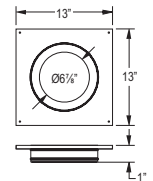

Ceiling Support/Wall Thimble Cover

Decorative cover for ceiling support boxes and wall thimbles. Use with reduction collar.

SIZE	STOCK #	List Price
3"-4"	3PVP-WTC	$108.59