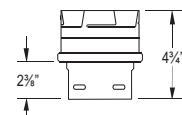

Increaser

Use to transition from 3" to a 4" pipe.

SIZE	STOCK #	List Price
3" - 4"	3PVP-X4	$119.94

SOME BRANDS ARE ONLY AVAILABLE IN SELECTED AREAS, CONTACT YOUR REGIONAL SALES MANAGER FOR MORE INFO.

Pricing, model numbers and availability are subject to change without notice. Call for most current information.