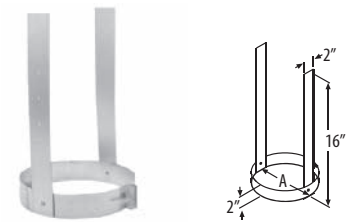

Adjustable Pipe

Use to add length to DuraTech Chimney. Adjusts from 14"-22".

SIZE	6"	List Price	8"	List Price
A	14"-21"		14"-21"	
STOCK #	6DT-21TASS	$478.71	8DT-21TASS	$538.55

Elbow Kit

30°	6"	List Price	7"	List Price	8"	List Price
GA STOCK #	6DT-E30K	$740.78	7DT-E30K ❖	$835.39	8DT-E30K	$895.40
SS STOCK #	6DT-E30KSS	$1,019.34	7DT-E30KSS ❖	$1,145.13	8DT-E30KSS	$1,228.65

Adjustable Elbow Strap

Use to prevent excessive weight on the elbows by supporting the weight of the chimney. Required to be installed between two elbows in offset application.

SIZE	6"	List Price
A	8", 10"	
STOCK #	6DT-AES*	$93.55

Square Ceiling Support Box

Supports chimney pipe and provides a positive connection between support box and chimney.

SIZE	6"	7"	8"	CEILING PITCH		
				DURABLACK	DVL	USE
A	6"	7"	8"	0/12 – 4/12	0/12 – 6/12	11" Support Box
B	12"	13"	14 1/2"	5/12 – 9/12	7/12 – 13/12	24" Support Box
C	1 3/4"	1 3/4"	1 3/4"	10/12 – 14/12	14/12 – 20/12	36" Support Box

HEIGHT	6"	List Price	7"	List Price	8"	List Price
11"	6DT-CS11-2	$320.39	7DT-CS11-2 ❖	$465.77	8DT-CS11-2 ❖	$350.97
24"	6DT-CS24-2	$355.86	7DT-CS24-2 ❖	$523.94	8DT-CS24-2	$391.23
36"	6DT-CS36-2	$392.86	7DT-CS36-2 ❖	$697.96	8DT-CS36-2 ❖	$434.72

SOME BRANDS ARE ONLY AVAILABLE IN SELECTED AREAS, CONTACT YOUR REGIONAL SALES MANAGER FOR MORE INFO.

Pricing, model numbers and availability are subject to change without notice. Call for most current information.