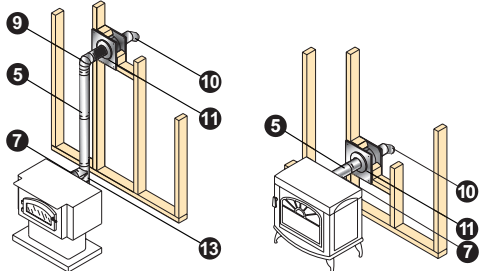

Through-The-Wall Vertical Rise

Through-The-Wall