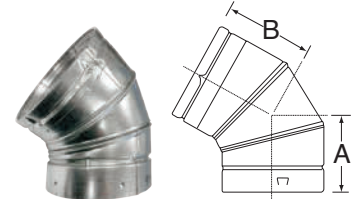

45° Elbow

SIZE	STOCK #	LIST PRICE	A	B	X	Y
7"	7BVL45 ❖	\$141.17	4 3/4"	4 3/4"	10 1/2"	10 1/2"
8"	8BVL45	\$116.60	4 3/4"	4 3/4"	10 1/4"	10 1/4"
10"	10BVL45	\$288.63	5 1/2"	5 3/4"	–	–

Standard Tee

SIZE	STOCK #	LIST PRICE	A	B	C
3"	3BVT	\$89.83	6 5/8"	4 1/4"	4 1/4"
4"	4BVT	\$103.42	8 1/2"	4 3/4"	5"
5"	5BVT	\$115.24	9 1/2"	5 1/4"	5 1/2"
6"	6BVT	\$126.70	10 1/2"	5 3/4"	6"
7"	7BVT ❖	\$167.56	11 1/2"	6 1/4"	6 1/2"
8"	8BVT ❖	\$186.54	12 1/2"	6 3/4"	7"
10"	10BVT ❖	\$506.64			