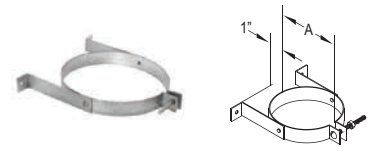

Venting Components – DirectVent Pro

Wall Strap

Use to support vent pipe. Provides 1" Clearance.

SIZE	STOCK #	A	List Price
4" x 6 5/8"	46DVA-WS	6 5/8"	$41.76
5" x 8"	58DVA-WS	8"	$47.57