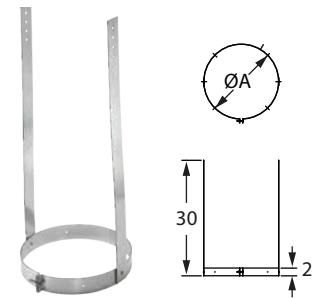

Elbow Strap

Use between two elbows to support the weight of the chimney.

SIZE	12"	14"	16"
A	15 3/8"	17 3/8"	19 3/8"
STOCK#	12DCA-ES ❖	14DCA-ES	16DCA-ES ❖
LIST PRICE	$170.72	$174.93	$179.15