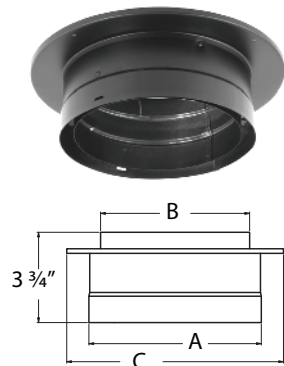

Chimney Adapter w/ Trim

Use to connect from double-wall DVL and/or single-wall DuraBlack to DuraTech, Duraplus, DuraLiner for a through the wall or ceiling support installation.

SIZE	6"	List Price	7"	List Price	8"	List Price
A	7 1/8"		8 1/8"		9 1/8"	
B	6 1/4"		7 1/4"		8 1/4"	
C	9"		11"		11"	
STOCK #	6DVL-ADT	$114.50	7DVL-ADT ❖	$287.85	8DVL-ADT ❖	$130.61