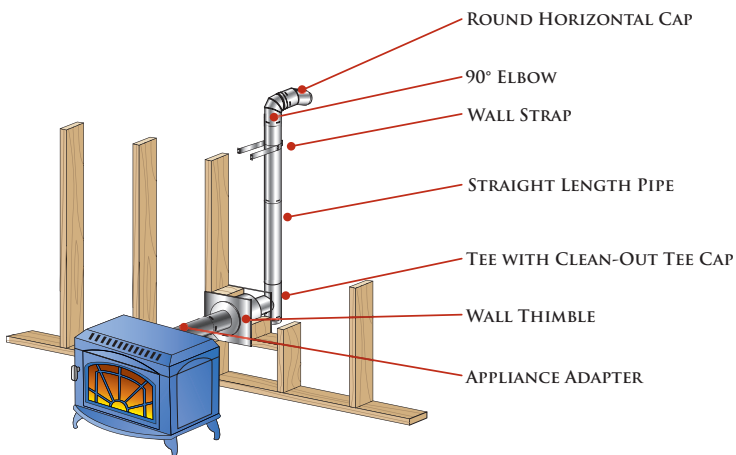

SOME BRANDS ARE ONLY AVAILABLE IN SELECTED AREAS, CONTACT YOUR REGIONAL SALES MANAGER FOR MORE INFO.

Pricing, model numbers and availability are subject to change without notice. Call for most current information.