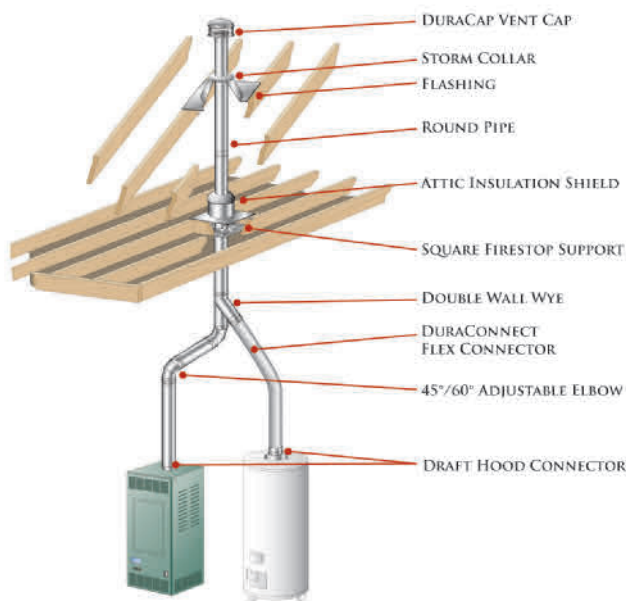

Venting Components – B-Vent

B-Vent

Installation Key			
1	DuraCap	14	Increaser
2	Storm Collar	15	Draft Hood Connector
3	Roof Flashing	16	Square Firestop Support
4	High-Wind Cap	17	Oval Pipe
5	Round Pipe	18	Oval to Round Adapter
6	Elbow	19	Oval Tee
7	Tee	20	Oval Tee Cap
8	Tee Cap	21	Oval Tee Support
9	Increaser Tee	22	Oval Firestop Spacer
10	Female Flex Adapter	23	DuraConnect II
11	Male Adapter	24	DuraFlex AL Length
12	Double-Wall Wye	25	DuraFlex Motar Sleeve
13	Pipe Collar	26	DuraFlex AL Coupling

Applications

DuraVent's Type B Gas Vent system. Use w/ NG or liquid propane category I and draft hood equipped appliances, and appliances tested and listed to use Type B Gas Vent. Applications include: NG fireplaces, gas-fired furnaces, boilers, water heaters, and wall or space heating applications.