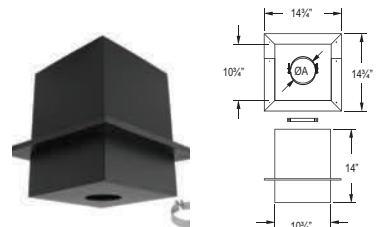

Cathedral Ceiling Support Box

Use to support pipe. Trim and clamp included. May be used on flat ceilings.

SIZE	STOCK #	A	List Price
3"	3PVP-CS	3 3/4"	$209.88
4"	4PVP-CS ❖	4 3/4"	$209.88