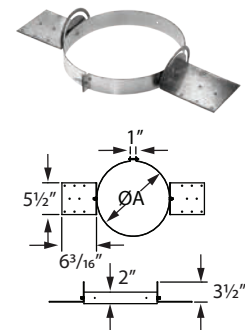

Supplementary Support

Use to help support the weight of DuraChimney II. Supports a maximum of 25' of chimney.

SIZE	12"	14"	16"
A	15 3/8"	17 3/8"	19 1/8"
STOCK#	12DCA-SS ❖	14DCA-SS ❖	16DCA-SS ❖
LIST PRICE	$299.83	$180.85	$311.83