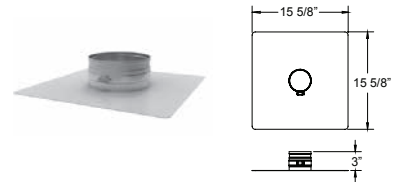

Venting Components – DuraFlex SS

DuraFlex SS Top Plate and Storm Collar

Use to seal top of masonry chimney and support the flex.

SIZE	STOCK #	List Price
3"	3DFS-TPSC ❖	$138.76
4"	4DFS-TPSC ❖	$151.38
6"	6DFS-TPSC	$176.60