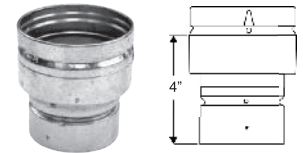

Increaser

SIZE	STOCK #	LIST PRICE
3" x 4"	3BVX4 ❖	$56.45
4" x 6"	4BVX6 ❖	$59.11
5" x 6"	5BVX6 ❖	$57.87