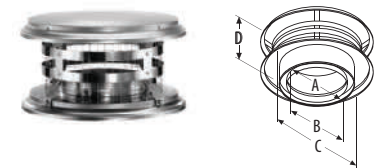

Chimney Cap

Required where pipe terminates above the roof line.

SIZE	6"	List Price	7"	List Price	8"	List Price
A	6"		7"		8"	
B	8"		9"		10"	
C	11"		15"		15"	
D	6 1/2"		6 1/2"		6 1/2"	
STOCK #	6DT-VC	$185.14	7DT-VC ❖	$252.80	8DT-VC	$331.66