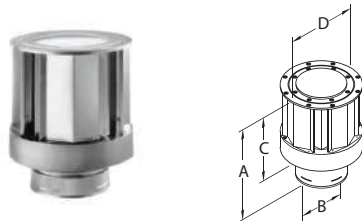

High-Wind Termination Cap

Use for vertical terminations only.

SIZE	STOCK #	A	B	C	D	List Price
4" x 6 5/8"	46DVA-VCH	12 3/8"	6 5/8"	7 5/8"	10 1/2"	$157.94
5" x 8"	58DVA-VCH	12 3/8"	8"	7 5/8"	10 1/2"	$187.60

Vertical Wind Guard

Use with high wind termination cap when additional wind protection is needed.

SIZE	STOCK #	List Price
4" x 6" & 5" x 8"	46DVA-VWG	$184.12