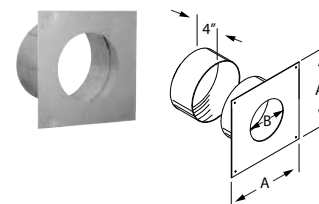

Wall Thimble – Universal

Provides a complete wall-pass-through and interior firestop.

SIZE	STOCK #	A	B	List Price
4" x 6 5/8"	46DVA-WTU	11"	6 3/4"	$75.88
5" x 8"	58DVA-WTU	11"	8 1/8"	$90.24