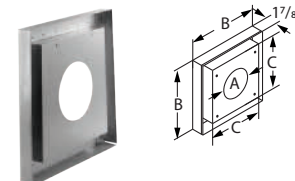

Vinyl Siding Standoff

Use as a heat shield w/ vinyl siding or other temperature sensitive materials, to help prevent warping and or melting of the material. Use only on horizontal terminations.

SIZE	STOCK #	A	B	C	List Price
4" x 6 5/8"	46DVA-VSS	6 3/4"	17 1/2"	13 1/2"	$126.86
5" x 8"	58DVA-VSS	8 1/4"	19 7/8"	15 3/4"	$196.73