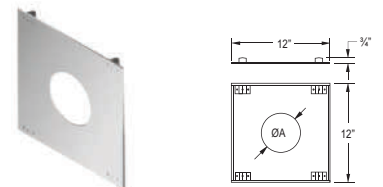

House Shield

Use to protect exterior of structure from blower discharge in horizontal venting applications.

SIZE	STOCK #	A	List Price
3"	3PVP-HS	3 3/4"	$52.82
4"	4PVP-HS ❖	4 3/4"	$77.95