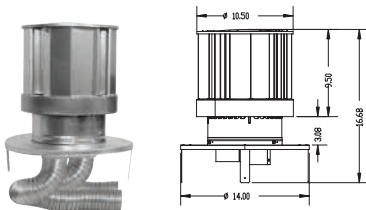

Direct Vent Factory-Built Reline Kit

Use when installing a direct vent Co-Linear insert into an existing factory-built chimney.

Kit Includes: High-wind termination cap, two pieces of aluminum flex lengths and 4 hose clamps

CAP SIZE	STOCK#	A (RED FLEX Exhaust)	B (GREEN FLEX Air Intake)	PLATE DIMENSION	CAP STYLE	List Price
4" x 6 5/8"	46DVA-CL33KFB	3" x 35'	3" x 35'	14"	High Wind	$686.68
4" x 6 5/8"	46DVA-CL34KFB	4" x 35'	3" x 35'	14"	High Wind	$686.68