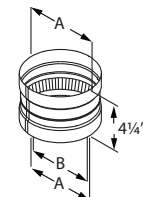

DuraBlack Double-Skirted Stovetop Adapter

Use to adapt DuraBlack stovepipe to appliance flue outlets. Outer wall covers appliance flue outlet.

SIZE	6"	7"	8"
A	6 1/8"	7 1/8"	8 1/8"
B	5 5/8"	6 5/8"	7 5/8"
STOCK #	6DBK-ADDB	7DBK-ADDB ❖	8DBK-ADDB ❖
List Price	$62.96	$131.92	$64.50