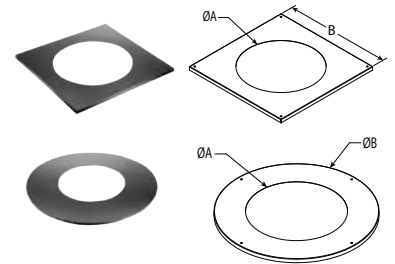

SQUARE TRIM COLLAR

SIZE	6"	List Price	8"	List Price
A	12 1/8"		14 1/8"	
B	17"		19"	
STOCK #	6DT-TC-2	$99.91	8DT-TC-2	$98.21