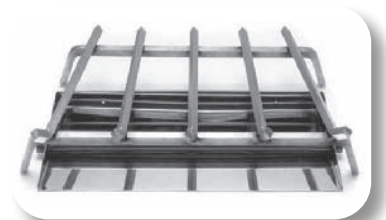

Outdoor Gas Log Set

These premium outdoor fireplace gas log sets bring luxury to any outdoor living space and extends your outdoor patio season. These gas log sets combine the coziness and warmth of a campfire with the convenience and ease of gas logs. All of our gas logs are made in America, are moulded from real logs and are hand-painted for an authentic, natural look. Our burners and grates are made of weather-resistant, stainless steel making the log sets suitable for year-round outdoor use. These premium outdoor gas log sets enhance the beauty of your patio, deck or garden area.

Model No.   Description   List Price

HMSS Outdoor Burners and Log Sets

HM2SS24NG	24" Stainless Steel HMSS Outdoor Burner, Match Light w/ Safety Pilot Kit, 34,500 btu - NG	$1,109.00
HM2SS24LP	24" Stainless Steel HMSS Outdoor Burner, Match Light w/ Safety Pilot Kit, 45,000 btu - LP	$1,109.00
CFO24	24" Cape Fear Oak Log Set, use with HM2SS24 Burner	$259.00

DGSS Outdoor Burners and Log Sets