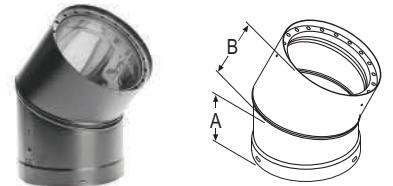

DVL Double-Wall Black 45° Elbow

Offsets obstructions as needed. Elbows angles are adjustable.

SIZE	6"	List Price	7"	List Price	8"	List Price
A	3 1/2"		4 1/2"		5 1/2"	
B	4 1/4"		5 3/8"		5 3/8"	
STOCK #	6DVL-E45	$142.28	7DVL-E45 ❖	$175.60	8DVL-E45 ❖	$202.24