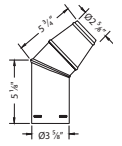

Horizontal Cap w/ Tapered End

SIZE	STOCK #	List Price
3"	3PVP-HC2	$87.02
4"	4PVP-HC2	$98.38