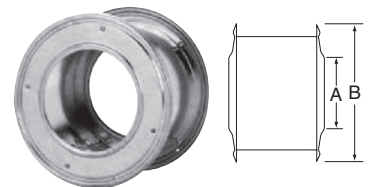

Wall Thimble

Use for through-the-wall system to provide clearances for vent from combustibles.

SIZE	STOCK #	LIST PRICE	A	B
3"	3BVWT	$47.08	3 5/8"	7"
4"	4BVWT	$48.38	4 5/8"	8 1/4"
5"	5BVWT	$53.79	5 5/8"	9 1/2"
6"	6BVWT	$81.73	6 5/8"	10 3/4"
7"	7BVWT ❖	$73.36	7 5/8"	11"
8"	8BVWT	$82.85	8 5/8"	12 1/2"