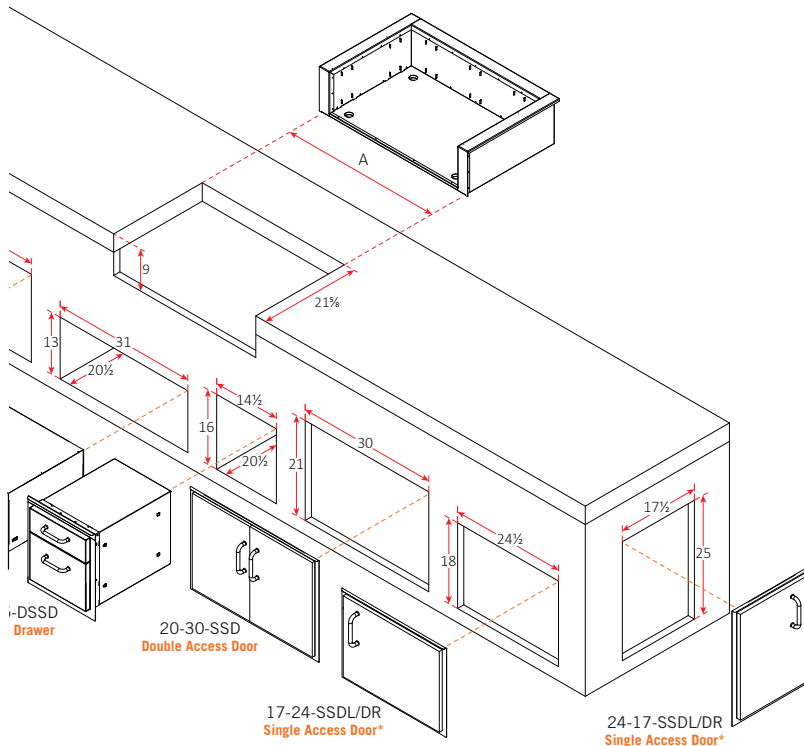

*Available with left or right hinge