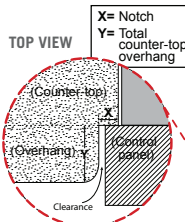

Description	Hood Open	Hood Closed
	(A)	(B)
Echelon E1060i	36"	27"
Echelon E790i	36"	27"
Echelon Black Diamond H790i	36¼"	27¼"
Echelon E660i	36"	27"
Aurora A830i	32¼"	25½"
Aurora 790i	36"	27"
Aurora A660i	36"	27"
Aurora A540i/Choice C540i	32¼"	25½"
Aurora A430i/Choice C430i	32¼"	25½"
Choice C650i	32¼"	25½"
Deluxe 11-S	29¾"	25½"
32" Gourmet Charcoal 14-S1	31¾"	26½"
26" Gourmet Charcoal 12-S1	31¾"	26½"

It-In Grill
It-In Grill

- A540i - Built-In Grill (shown)
- C540i - Built-In Grill
- C650i - Built-In Grill

- A660i - Built-In Grill
- E660i - Built-In Grill (shown)
- E660i - Built-In Gourmet Griddle

- A790i - Built-In Grill
- E790i - Built-In Grill (shown)
- H790i - Built-In Grill

FOR COUNTER-TOP OVERHANG
A notch must be cut into the overhang to allow the grill face to sit flush with the front wall. Also allow clearance for control panel removal.

- E1060i - Built-In Grill

1. **Access Door with Double Drawer**
2. 33810S
   - 53810SC (shown)

1. **Access Door w/Double Drawer & Platter Storage**
2. 33816S
   - 53816SC (shown)

3" clearance required (on both sides) to access Master Switch & Meat Probe when using material that extends out from island surface.

OUTDOOR KITCHEN CONSIDERATIONS