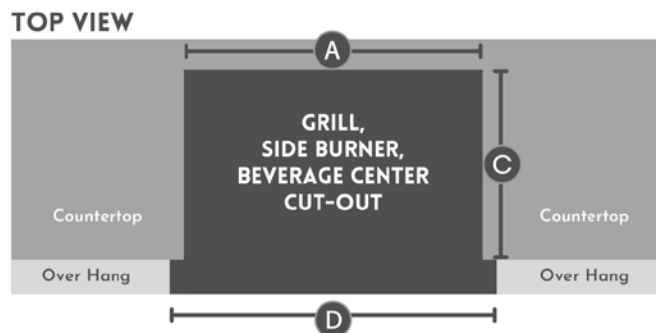

Width	Height	Depth
INSULATING LINERS	Description			
NOVO42IL	NOVO/HONE 42" Grill Liner	43"	11-1/2"	24-1/2"
NOVO36IL	NOVO/HONE 36" Grill Liner	37"	11-1/2"	24-1/2"
NOVO30IL	NOVO/HONE 30" Grill Liner	31"	11-1/2"	24-1/2"
ALTA40IL	ALTA 40" Grill Liner	40-3/8"	9-3/4"	22"
ALTA32IL	ALTA 32" Grill Liner	33"	9-3/4"	22"
NOVOPBIL	NOVO Power Burner Liner	24-3/8"	11-3/8"	24-3/8"
NOVODLSBIL	NOVO Side Burner Liner	15-5/8"	11-1/2"	24-1/4"
ALTAPBIL	ALTA Power Burner Liner	16-1/4"	9-5/8"	20-1/4"
ALTADLSBIL	ALTA Side Burner Liner	13-1/4"	9-5/8"	22"
NOVO30GRIDIL	NOVO 30" Griddle Liner	30-1/2"	11-1/2"	23-1/4"

D = Notch out width of countertop overhang should be cut back to the cabinet base to allow appliance to sit flush with base.

The information provided is for reference purposes only. Detailed instructions and specifications unique to the product purchased can be found in the Manufacturer's Owner's Manual.