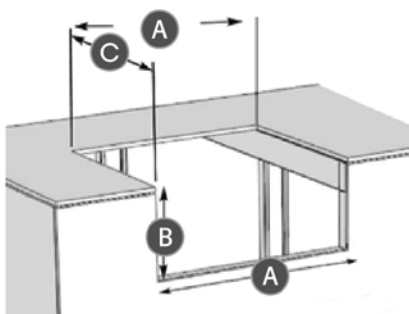

Width	Height	Depth
INSULATING LINERS	Description			
NOVO42IL	NOVO/HONE 42" Grill Liner	43"	11-1/2"	24-1/2"
NOVO36IL	NOVO/HONE 36" Grill Liner	37"	11-1/2"	24-1/2"
NOVO30IL	NOVO/HONE 30" Grill Liner	31"	11-1/2"	24-1/2"
ALTA40IL	ALTA 40" Grill Liner	40-3/8"	9-3/4"	22"
ALTA32IL	ALTA 32" Grill Liner	33"	9-3/4"	22"
NOVOPBIL	NOVO Power Burner Liner	24-3/8"	11-3/8"	24-3/8"
NOVODLSBIL	NOVO Side Burner Liner	15-5/8"	11-1/2"	24-1/4"
ALTAPBIL	ALTA Power Burner Liner	16-1/4"	9-5/8"	20-1/4"
ALTADLSBIL	ALTA Side Burner Liner	13-1/4"	9-5/8"	22"
NOVO30GRIDIL	NOVO 30" Griddle Liner	30-1/2"	11-1/2"	23-1/4"

D = Notch out width of countertop overhang should be cut back to the cabinet base to allow appliance to sit flush with base.

The information provided is for reference purposes only. Detailed instructions and specifications unique to the product purchased can be found in the Manufacturer's Owner's Manual.