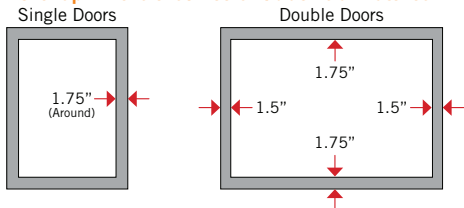

Overlap Dimensions / Doors w/black slam latches