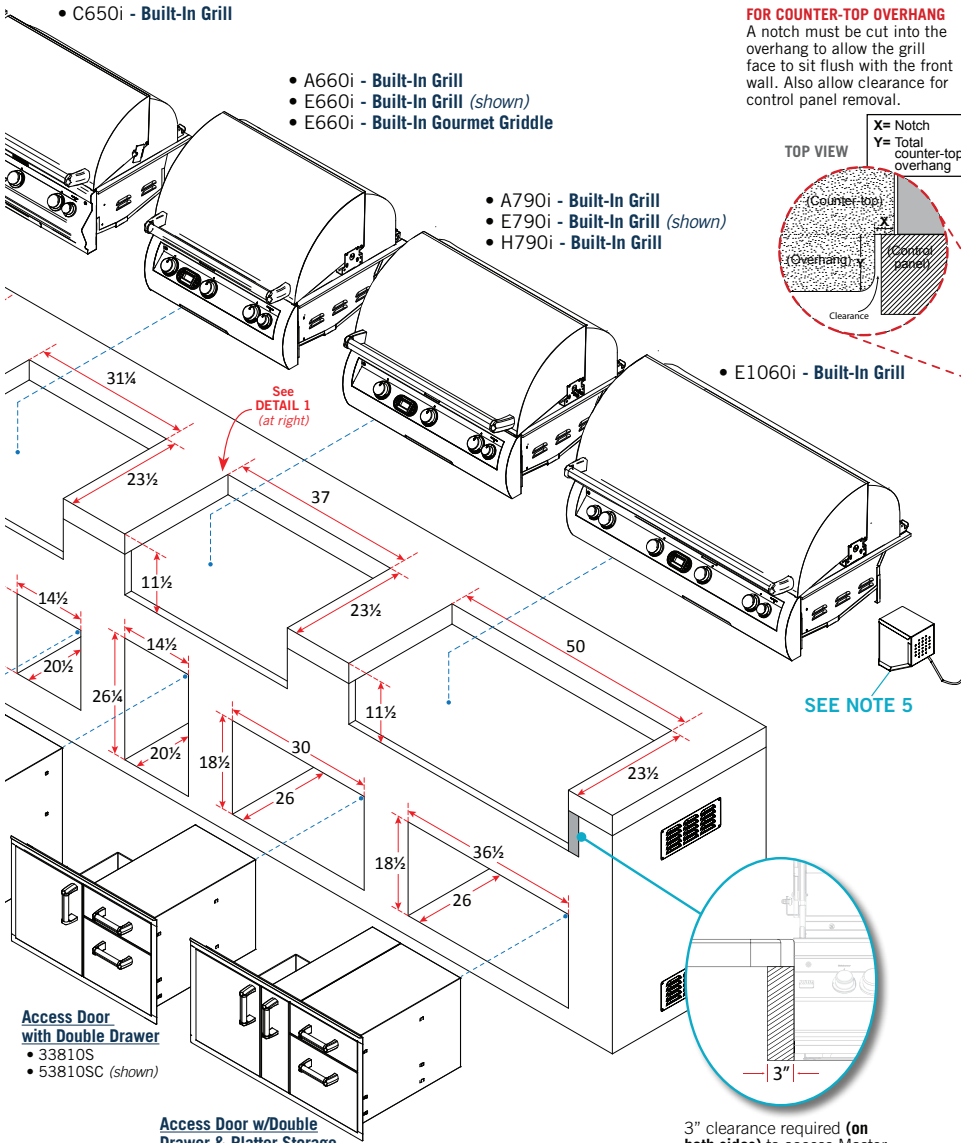

1. **Access Door with Double Drawer**
2. 33810S
   - 53810SC (shown)

1. **Access Door w/Double Drawer & Platter Storage**
2. 33816S
   - 53816SC (shown)

3" clearance required (on both sides) to access Master Switch & Meat Probe when using material that extends out from island surface.

OUTDOOR KITCHEN CONSIDERATIONS

- Provide ventilation in island for gas vapors to escape. Allow at least four ventilation openings (two at floor level and two 16" above floor 10 in² each) at opposing ends/sides
- Carefully consider grill size & accessories needed
- Combustible construction requires insulating liner
- Select Natural or Propane (LP gas)
- Determine total gas consumption for supply line size
- Access is required to gas connections and shut off valve
- Plan location of propane tank away from grill and appliances
- Always refer to the installation and operating instructions of your Fire Magic® grill and/or accessories for installation guidelines & safety warnings, before starting your project
- Always check all gas connections for leaks

LOCATION

- Identify outdoor area where grill will be installed
- Determine the utilities needed (gas, water, electricity, drainage, etc.)
- Consider element exposure (sun, wind direction, weather, etc.)
  * Wind blowing into or across the rear oven lid vent can cause poor performance and/or dangerous overheating. Orient the grill so that the prevailing wind blows toward the front of the grill.

MATERIALS

- Foundation - concrete
- Base - brick, stone, stucco, concrete
- Counter-top - tile, granite, marble, concrete