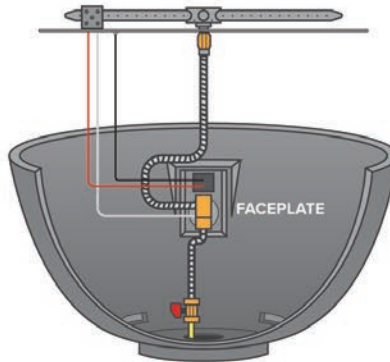

TPSI Systems

THERMOCOUPLE PILOTED
SAFETY IGNITION

A thermocouple piloted system with safety valve that turns the gas off when there is a loss of flame. Easy ignition with manual spark igniter (included).