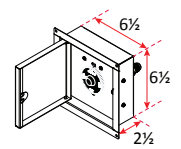

Flange Overlap Dimensions / Premium Flush Doors

Stainless Steel Box with Timer
• 5520-11T (1-hour)
• 5520-13T (3-hour)

The information provided is for reference purposes only. Detailed instructions and specifications unique to the product purchased can be found in the Manufacturer's Owner's Manual.