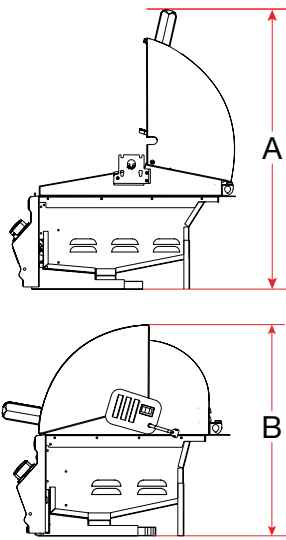

Description	Hood Open	Hood Closed
	(A)	(B)
Echelon E1060i	36"	27"
Echelon E790i	36"	27"
Echelon Black Diamond H790i	36¼"	27¼"
Echelon E660i	36"	27"
Aurora A830i	32¼"	25½"
Aurora 790i	36"	27"
Aurora A660i	36"	27"
Aurora A540i/Choice C540i	32¼"	25½"
Aurora A430i/Choice C430i	32¼"	25½"
Choice C650i	32¼"	25½"
Deluxe 11-S	29¾"	25½"
32" Gourmet Charcoal 14-S1	31¾"	26½"
26" Gourmet Charcoal 12-S1	31¾"	26½"