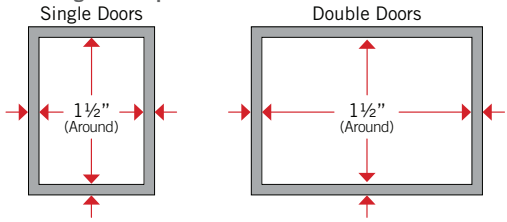

Flange Overlap Dimensions / Premium Flush Doors

Stainless Steel Box with Timer
• 5520-11T (1-hour)
• 5520-13T (3-hour)

The information provided is for reference purposes only. Detailed instructions and specifications unique to the product purchased can be found in the Manufacturer's Owner's Manual.