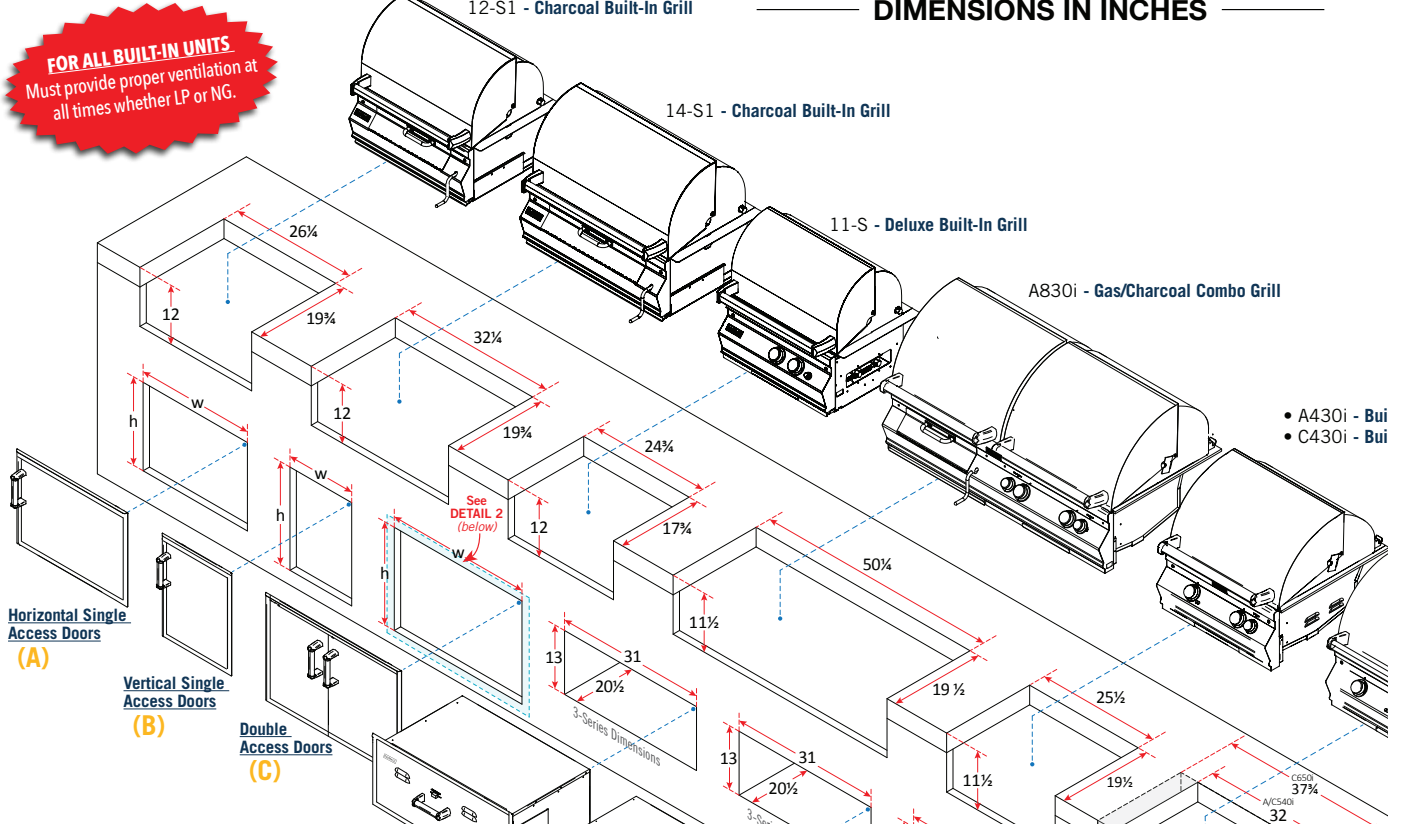

DIMENSIONS IN INCHES

FOR ALL BUILT-IN UNITS
Must provide proper ventilation at all times whether LP or NG.

- A430i - Built-In
- C430i - Built-In

Horizontal Single Access Doors (A)

Vertical Single Access Doors (B)

Double Access Doors (C)

Large Utility Drawer
• 33830-SW
• 53830-SW† (shown)
†5-Series: 14½" h x 32¼" w x 22 d

Masonry Drawer
• 33830-S
• 53830SC† (shown)
†5-Series: 14½" h x 32¼" w x 22 d

Single Access Door w/Tank Tray & Louvers
• 33820-TSL (TSR)
• 53820SC-TL (TR) (shown)
• 53820HSC-TL (TR)

Single Access Door with Dual Drawers
• 33820-SL (SR)
• 53820SC-L (R) (shown)

Single Drawer
• 33801
• 53801SC (shown)

Double Drawer
• 33802
• 53802SC (shown)
• 53802HSC

Triple Drawer
• 33803
• 53803SC (shown)

Access Doors

(A) Horizontal Single Access Doors*

Model #	Series	Cutout (h x w)
33914-SR (SL)	Select	15" x 20½"
53914SC-R (L)	Premium Flush	15" x 20½"
33917-SR (SL)	Select	18" x 24½"
53917SC-R (L)	Premium Flush	18" x 24½"

(B) Vertical Single Access Doors*

Model #	Series	Cutout (h x w)
33920-SR (SL)	Select	21" x 14½"
33920-1-SR (SL)†	Select	21" x 14½"
53920SC-R (L)	Premium Flush	21" x 14½"
53920HSC-R (L)	Black Diamond	21" x 14½"
33924-SR (SL)	Select	25" x 17½"
53924SC-R (L)	Premium Flush	25" x 17½"

(C) Double Access Doors

Model #	Series	Cutout (h x w)
53934SC	Premium Flush	15" x 30"
33930S	Select	21" x 30"
53930SC	Premium Flush	21" x 30"
33938S	Select	16" x 39"
53938SC	Premium Flush	16" x 39"
53938HSC	Black Diamond	16" x 39"