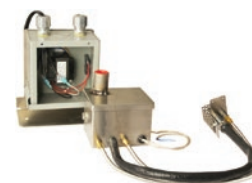

24V Electronic Ignition