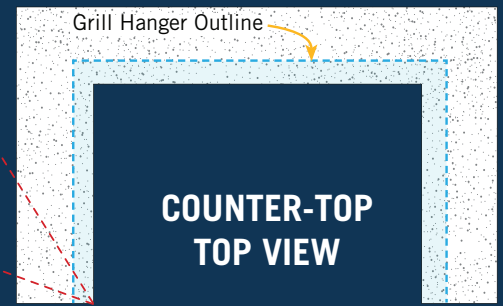

DETAIL 1

Grill hanger measures 1½" all around.

Notes

1. There is a hanger on three sides of each grill. You must allow clearance for the hanger (SEE DETAIL 1).
2. The control panel (face) of the grills is wider than the cutout width. This conceals the cutout space on the left & right hand sides.
3. Clearance of 10" on each side of the oven is recommended for unrestricted operation of lid and rotisserie and at least 3" at the rear flange for ease of maintenance and proper operation. (18" from combustible surroundings on each side and rear is required)
4. Insulating liners must be used & are available for combustible surrounds (See page 6).
5. The rotisserie motor on all models is located on the right side of the grill. Optional Reverse Brackets are available to mount rotisserie motor on opposite side. ONLY units ordered with back burner option come with rotisserie kit and brackets.

The information provided is for reference purposes only. Detailed instructions and specifications unique to the product purchased can be found in the Manufacturer's Owner's Manual.