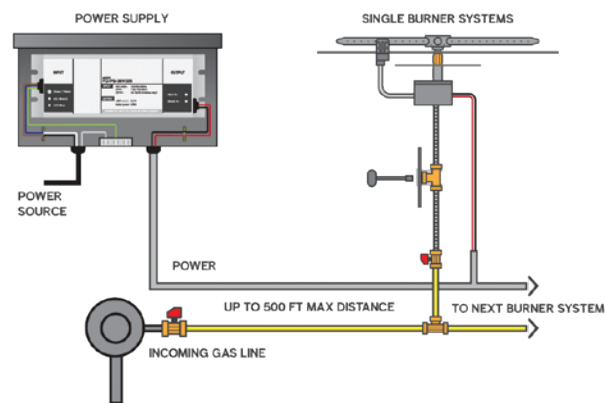

MULTIPLE FIRE FEATURES

Multiple Fire Feature Components

FG-AWS30VDC-HC-K-N $2745 | FG-AWS30VDC-HC-K-P $2882
HIGHER BTU: FG-HCNG-30VDC Valve System with kit. Power Supply not included. 1 model required per fire feature. **NG BTU: 715k | LP BTU: 715k**

FG-AWS30VDC-K-N $2453 | FG-AWS30VDC-K-P $2575
FG-SCNG-30VDC Valve System with Kit. Power supply not included. 1 model required per fire feature. **NG BTU: 290k | LP BTU: 290k**

FG-AWS-PS-30V320 $429

Pool Certified, 30VDC, 320W Power Supply - Built into NEMA Approved Enclosure. **Used for 1 - 4 fire features** with a max run of 500 feet.

Pricing, model numbers and availability are subject to change without notice.