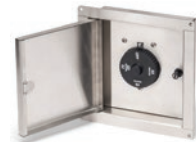

5521-11T

Gas BBQ & Side Burner Connectors

3021 ❖	Grill and Side Burner Built-In Connector Package - NG - 2-48" SS Connectors, Tee and Fittings	$137.00
3023	Grill and Side Burner Built-In Connector Package - LP - 2-48" SS Connectors, Regulator and Hose w/Acme Thread Coupler Fitting	$171.00
3024 ❖	Grill Built-In Connector Package - LP - 48" SS Connector, Regulator & Hose w/Acme Thread Coupler Fitting	$102.00
5110-07	Propane Regulator & Hose (Acme Thread)	$53.00
5110-15	Two Stage Regulator with Hose (Propane)	$98.00

Pricing, model numbers and availability are subject to change without notice.

❖ - Non-Stock, Special Order - NO RETURNS or CANCELLATIONS