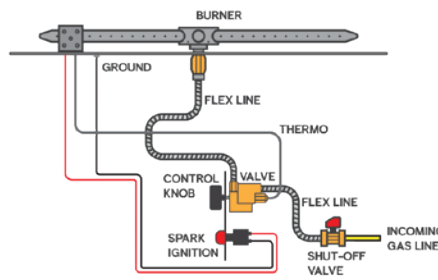

THERMOCOUPLE PILOTED SAFETY IGNITION

TPSI Ignition System

- Thermocouple Piloted System with Safety Valve turns gas off when loss of flame
- Easy ignition with Manual Spark Igniter (included)
- TMS System with Safety Valve turns gas off when flame goes out
- Robust ignition system with full BTU throughput

ALL WEATHER ELECTRONIC IGNITION SYSTEM

AWS Ignition System

This all weather electronic ignition system will make designing your project easier as well as making installation a breeze.

In addition to the AWS System that we have on all our Sanctuary Series & Burner Systems; we also offer an **AWS A La Carte System** for you to build your own custom burner system that fits your needs.

Run up to 4 fire features off of one power supply

Place fire features within 5 feet of water source

Extremely reliable in strong wind and heavy rain