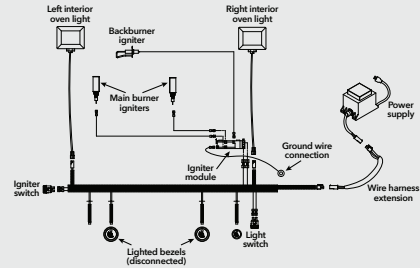

"L" SERIES BUILT-IN GRILL WIRING DIAGRAM *

OUTDOOR KITCHEN CONSIDERATIONS

- Carefully consider grill size & accessories needed
- Combustible construction requires insulating liner
- Select Natural or Propane (LP gas)
- Determine total gas consumption for supply line size
- Access required to gas connections and shut off valve
- Plan location of propane tank away from grill and appliances
- Always refer to the installation and operating instructions of your American Outdoor Grill® and/or accessories for installation guidelines & safety warnings before starting your project
- Always check all gas connections for leaks
- Provide ventilation in island for gas vapors. Allow at least four ventilation openings (two at floor level and two 16" above floor 10 in² each) at opposing ends/sides

LOCATION

- Identify outdoor area where grill will be installed
- Determine the utilities needed (gas, water, electricity, drainage, etc.)
- Consider element exposure (sun, wind direction, weather, etc.)

MATERIALS

- Foundation - concrete
- Base - brick, stone, stucco, concrete
- Counter top - tile, granite, marble, concrete

The information provided is for reference purposes only. Detailed instructions and specifications unique to the product purchased can be found in the Manufacturer's Owner's Manual.