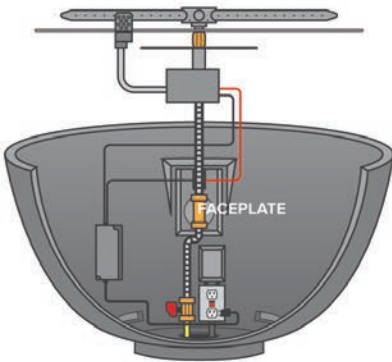

Our top of the line fully electronic ignition system. Ships with a GEO-30VDC power supply and an on/off toggle switch.