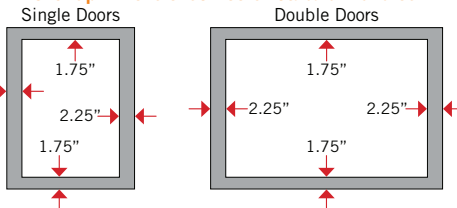

Overlap Dimensions / Doors w/tubular handles

16-15 Double

The information provided is for reference purposes only. Detailed instructions and specifications unique to the product purchased can be found in the Manufacturer's Owner's Manual.