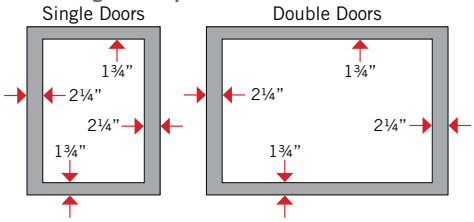

Flange Overlap Dimensions / Select Doors