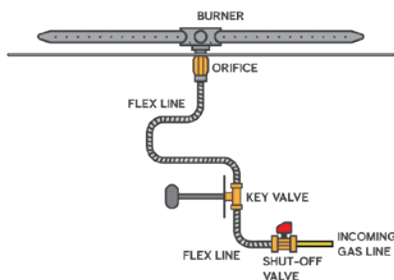

IGNITION SYSTEMS

MATCH THROW

MT Ignition System

- Most popular ignition system, least amount of cost
- Light a match or a butane lighter
- Can be used in residential installs
- This system is the easiest to use, and with non-listed burners you can achieve high BTU's and big flames.