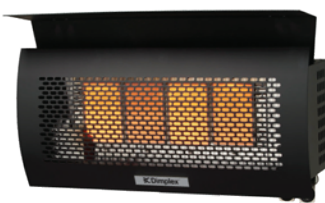

DGR32WNG

Warm your outdoor oasis without taking up patio space with the DGR wall-mounted natural gas heater. Mount from the ceiling or on the wall, whatever way works best for you. This award-winning design will keep your patio heated all season long.