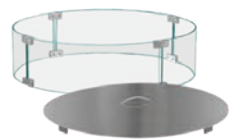

Fire Pit Accessories