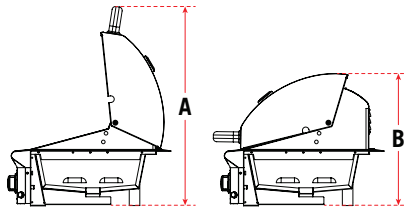

CUT OUT DIMENSIONS

Built-In Grills Height Dimensions

Description	Hood Open (A)	Hood Closed (B)
24NBT/24NBL	30½"	20"
30NBT/30NBL	30½"	20"
36NBT/36NBL	30½"	20"

top to unit bottom)

Grill Insulating Liners

(must be used when installing in a combustible island)

Model	Description	"A" Cut-out
24-IL-C	24" Grill Insulating Liner	28¾"
30-IL-C	30" Grill Insulating Liner	34¾"
36-IL-C	36" Grill Insulating Liner	40¾"