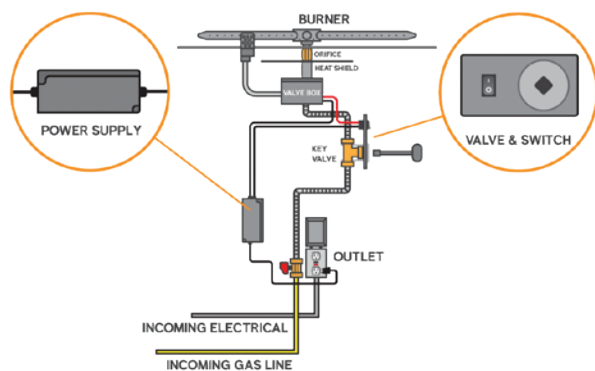

Single Fire Feature Components

FG-AWS30VDC-GOEK-N \$2783 | FG-AWS30VDC-GOEK-P \$2922
Includes: FG-SCNG-30VDC Valve System, 30" Pilot Assembly, Heat Shield, Wire Leads, Hardware Bag, GOE-30VDC Power Supply, ON/OFF Switch and Stainless Steel Mounting Plate. Replaces part # FG-AWS30VDC-RCK **NG BTU: 290k | LP BTU: 290k**