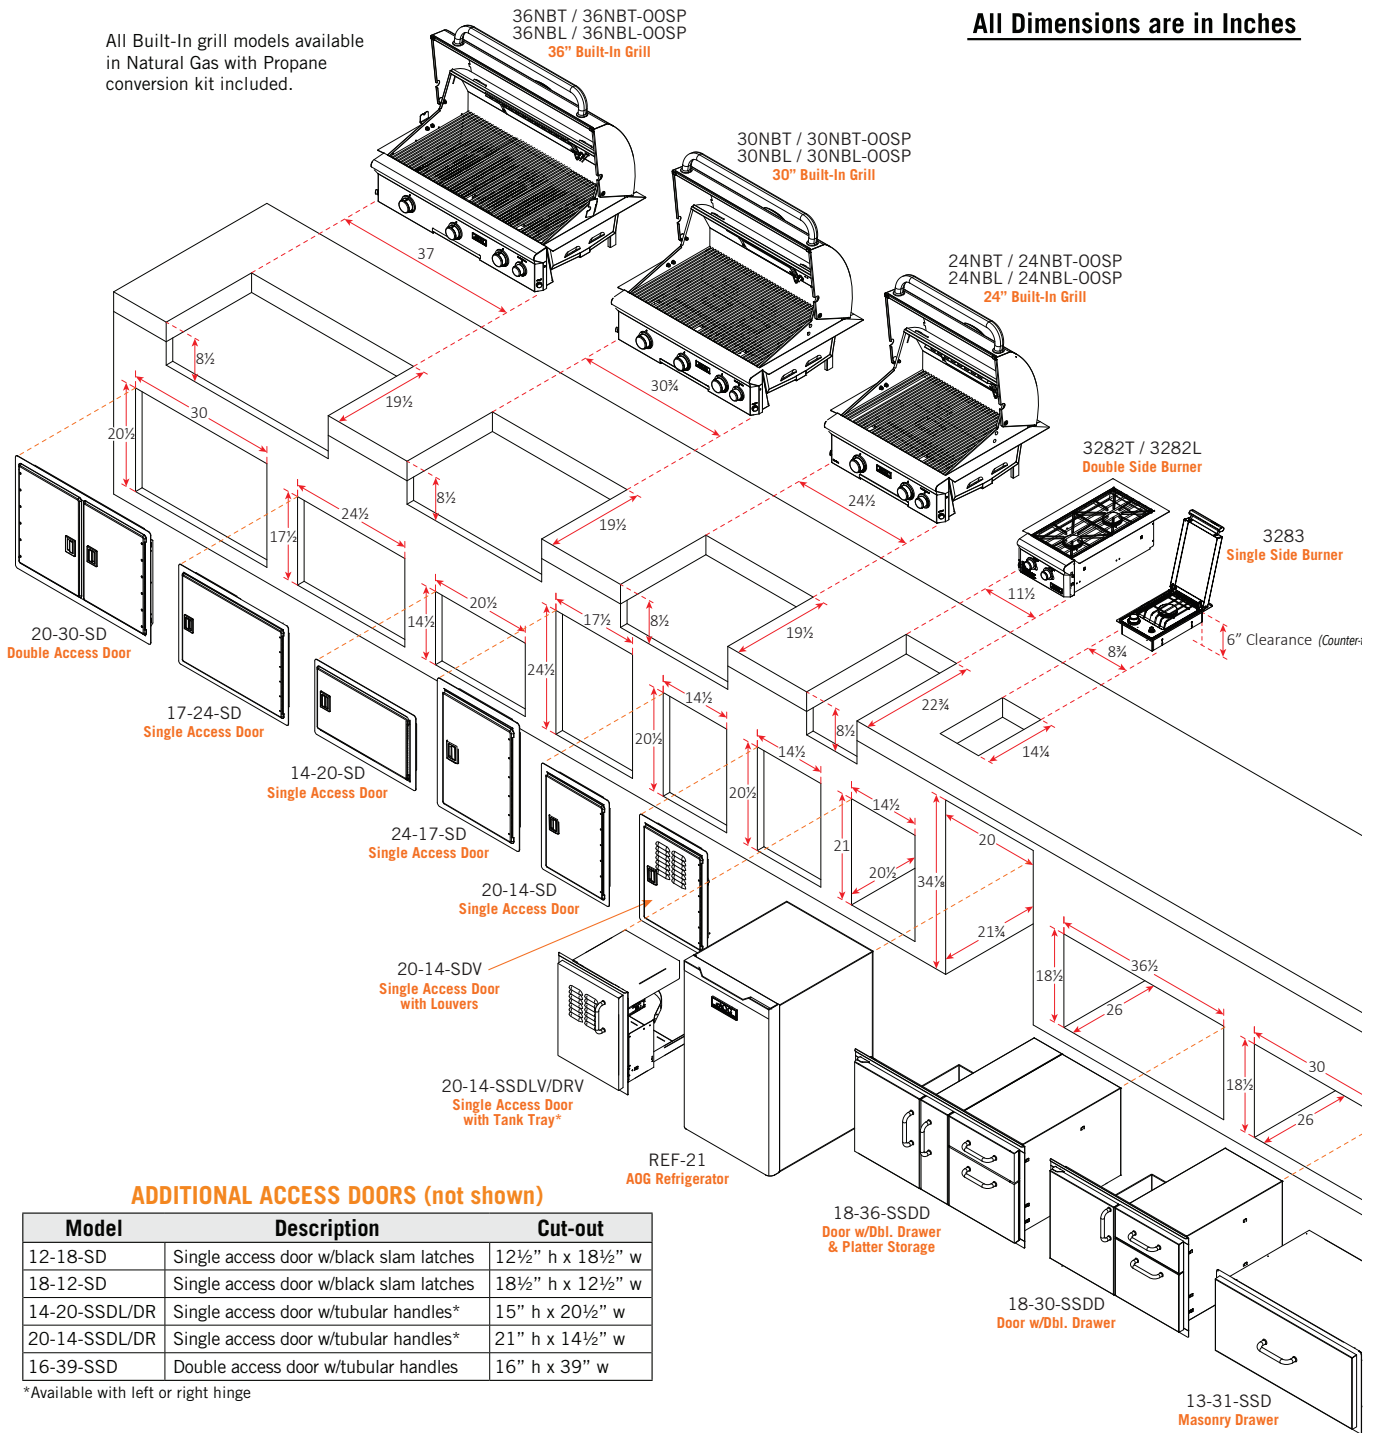

CUT OUT DIMENSIONS

All Dimensions are in Inches

All Built-In grill models available in Natural Gas with Propane conversion kit included.

ADDITIONAL ACCESS DOORS (not shown)

Model	Description	Cut-out
12-18-SD	Single access door w/black slam latches	12½" h x 18½" w
18-12-SD	Single access door w/black slam latches	18½" h x 12½" w
14-20-SSDL/DR	Single access door w/tubular handles*	15" h x 20½" w
20-14-SSDL/DR	Single access door w/tubular handles*	21" h x 14½" w
16-39-SSD	Double access door w/tubular handles	16" h x 39" w

*Available with left or right hinge