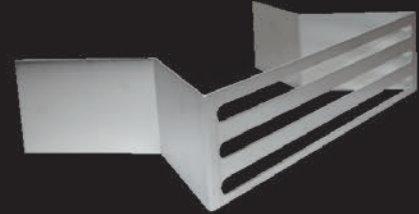

UPGRADED VENTS AND MOUNTING BRACKETS