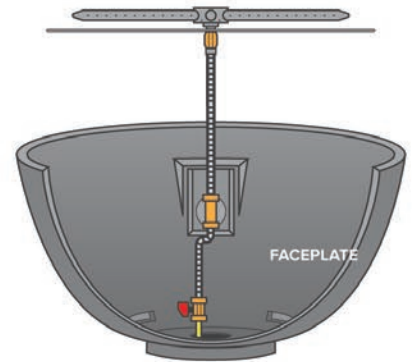

MT Systems

MATCH
THROW

Easy lighting with a butane lighter or match. Variable flame height adjustment using a key valve.