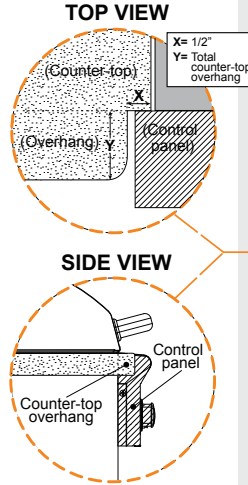

CUT OUT DIMENSIONS

Built-In Grills Height Dimensions

Description	Hood Open (A)	Hood Closed (B)
24NBT/24NBL	30½"	20"
30NBT/30NBL	30½"	20"
36NBT/36NBL	30½"	20"

top to unit bottom)

Grill Insulating Liners

(must be used when installing in a combustible island)

Model	Description	"A" Cut-out
24-IL-C	24" Grill Insulating Liner	28¾"
30-IL-C	30" Grill Insulating Liner	34¾"
36-IL-C	36" Grill Insulating Liner	40¾"

*Available with left or right hinge

ISLAND COUNTER-TOP OVERHANG

The control panel is designed to sit flush against the enclosure front wall. If the enclosure counter-top extends beyond the front wall, creating a counter-top overhang, it must be cut flush with the front wall for the width of the control panel or a gap will be created exposing the forward portions of the left and right side grill fire walls. See illustrations below.

"L" SERIES ELECTRICAL SPECIFICATIONS

- "L" Series grills require 120VAC (5 AMP min.) power to operate
- Power supply rating - 120VAC / 0.3A / 60 Hz
- Oven lights rating - 12V / 10 watt halogen bulb

"L" SERIES BUILT-IN GRILL WIRING DIAGRAM *

OUTDOOR KITCHEN CONSIDERATIONS