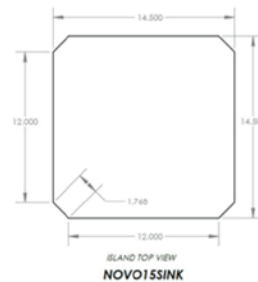

Width	Height	Depth
INSULATING LINERS	Description			
NOVO42IL	NOVO/HONE 42" Grill Liner	43"	11-1/2"	24-1/2"
NOVO36IL	NOVO/HONE 36" Grill Liner	37"	11-1/2"	24-1/2"
NOVO30IL	NOVO/HONE 30" Grill Liner	31"	11-1/2"	24-1/2"
ALTA40IL	ALTA 40" Grill Liner	40-3/8"	9-3/4"	22"
ALTA32IL	ALTA 32" Grill Liner	33"	9-3/4"	22"
NOVOPBIL	NOVO Power Burner Liner	24-3/8"	11-3/8"	24-3/8"
NOVODLSBIL	NOVO Side Burner Liner	15-5/8"	11-1/2"	24-1/4"
ALTAPBIL	ALTA Power Burner Liner	16-1/4"	9-5/8"	20-1/4"
ALTADLSBIL	ALTA Side Burner Liner	13-1/4"	9-5/8"	22"
NOVO30GRIDIL	NOVO 30" Griddle Liner	30-1/2"	11-1/2"	23-1/4"

D = Notch out width of countertop overhang should be cut back to the cabinet base to allow appliance to sit flush with base.

The information provided is for reference purposes only. Detailed instructions and specifications unique to the product purchased can be found in the Manufacturer's Owner's Manual.