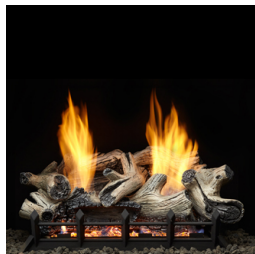

Berkley Oak 30						
BO30-R	30" 7pc Berkley Oak refractory log set for Natural Blaze VF 24" burner	$ 319	Y	21	14	Y Y
Charisma						
CR24-H	24" Burncrete Hybrid 8 pc Charisma Log Set for use with Glow Getter 24" burner	$ 389	Y	Y	14	Y Y
CR30-H	30" Burncrete Hybrid 8 pc Charisma Log Set for use with Glow Getter 24" burner	$ 419	Y	Y	14	Y N
Dynamo						
DY24-H	24" Burncrete Hybrid 7 pc Dynamo Log Set for use with Glow Getter 24 inch	$ 419	Y	21	14	Y Y
DY30-H	30" Burncrete Hybrid 7 pc Dynamo Log Set for use with Glow Getter 24 inch burner	$ 459	Y	14	14	Y Y
Highland Oak 24						
HO24-R	24" 7pc Highland Oak Refractory log set for Natural Blaze VF 24" Burner	$ 289	Y	Y	14	Y Y
Highland Oak 30						
HO30-R	30" 7pc Highland Oak Refractory log set for Natural Blaze VF 24" Burner	$ 319	Y	14	14	Y Y
Log Accessories						
SC2430EK	Two top log enhancement kit for SC24-R and SC30-R log sets	$ 101	Y	Y	14	Y Y
Moxie						
MX24-H	24" Burncrete Hybrid 8 pc Moxie Log Set for use with Glow Getter 24" burner	$ 389	Y	21	14	Y Y
MX30-H	30" Burncrete Hybrid 8 pc Moxie Log Set for use with Glow Getter 24" burner	$ 419	Y	14	14	Y N
Stony Creek 24						
SC24-R	24" 11pc Stony Creek refractory log set for Natural Blaze VF 24" burner	$ 319	Y	Y	14	Y Y
Stony Creek 30						
SC30-R	30" 11pc Stony Creek refractory log set for Natural Blaze VF 24" burner	$ 349	Y	Y	21	Y Y

Beachcomber 24