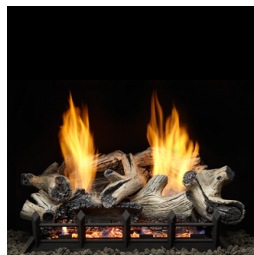

Charisma						
CR24-H	24" Burncrete Hybrid 8 pc Charisma Log Set for use with Glow Getter 24" burner	$ 389	Y	Y	14	Y
Charisma						
CR30-H	30" Burncrete Hybrid 8 pc Charisma Log Set for use with Glow Getter 24" burner	$ 419	Y	Y	14	N
Dynamo						
DY24-H	24" Burncrete Hybrid 7 pc Dynamo Log Set for use with Glow Getter 24 inch	$ 419	Y	21	14	Y
Dynamo						
DY30-H	30" Burncrete Hybrid 7 pc Dynamo Log Set for use with Glow Getter 24 inch burner	$ 459	Y	14	14	Y
Highland Oak 24						
HO24-R	24" 7pc Highland Oak Refractory log set for Natural Blaze VF 24" Burner	$ 289	Y	Y	14	Y
Highland Oak 30						
HO30-R	30" 7pc Highland Oak Refractory log set for Natural Blaze VF 24" Burner	$ 319	Y	14	14	Y
Log Accessories						
SC2430EK	Two top log enhancement kit for SC24-R and SC30-R log sets	$ 101	Y	Y	14	Y
Moxie						
MX24-H	24" Burncrete Hybrid 8 pc Moxie Log Set for use with Glow Getter 24" burner	$ 389	Y	21	14	Y
Moxie						
MX30-H	30" Burncrete Hybrid 8 pc Moxie Log Set for use with Glow Getter 24" burner	$ 419	Y	14	14	N
Stony Creek 24						
SC24-R	24" 11pc Stony Creek refractory log set for Natural Blaze VF 24" burner	$ 319	Y	Y	14	Y
Stony Creek 30						
SC30-R	30" 11pc Stony Creek refractory log set for Natural Blaze VF 24" burner	$ 349	Y	Y	21	Y

Beachcomber 24