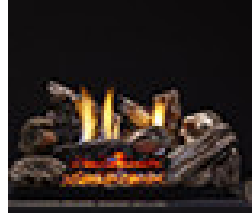

Moxie

Options & Accessories

Options & Accessories

NE1G	Flickering Embers	$ 15	21	14	14	Y	Y
VR1000A	Volcanic Rock - Carton of 12 - 2 lb. Bags.*	$ 299	8	21	14	14	Y

Options & Accessories

C-CLAMP	Damper Clamps, Carton of 6.* (Required for Vented Installations)	$ 72	8	21	14	14	Y
CABL	Flat Black Adjustable Canopy. Adjusts 28 - 48".	$ 199	Y	14	14	Y	Y

Control, remotes, wall switches

IPI Control, remotes, wall switches

RC300-MON-VFL	RC300 Simplified remote control for Monessen IntelliFire Plus controlled units.	$ 249	8	14	14	14	Y

Millivolt/Standing Pilot Control, remotes, wall switches

RRCM	Remote receiver cover, insulated metal	$ 31	Y	21	28	21	Y
TS	Thermostat bulb sensor for millivolt models only. Adds thermostat operation to a millivolt valve.	$ 60	8	21	14	14	Y
RCB	Hand-held On/Off with battery receiver and wall cover plates.	$ 189	Y	Y	Y	Y	Y
TSST	Touch screen hand-held thermostat with 6 hour, count down timer, large LCD screen, battery receiver and wall cover plates.	$ 349	Y	Y	14	Y	N
HILOKTP	Hi/Low variable flame height kit and remote control, Propane Gas (not for use with Stony Creek log sets)	$ 419	8	14	14	14	Y
HILOKTN	Hi/Low variable flame height kit and remote control, Natural Gas (not for use with Stony Creek log sets)	$ 419	14	14	14	14	Y