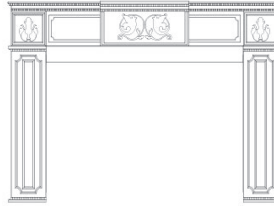

Surrounds

Cast Iron Surround - Requires SAN Adaptor

This insert requires a surround. Choose the traditional Cast Iron Surround or a one-piece steel surround below.

Model	Description	Wt	List
SC336BL	Cast Iron (7x6), Black	86	$ 519.00
SAN28	Surround Adaptor, Req for Cast Iron Surround with VF Insert	4	$ 139.00