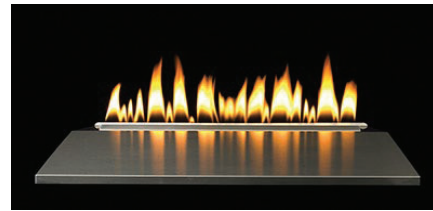

## Loft Series Vent-Free/Vented Burner

- A Vent-Free/Vented Burner may be installed in a vented fireplace (with the flue damper blocked open) for use as a decorative appliance. A decorative appliance operates with an on/off switch or remote, and may not operate with a thermostat. For a VFIL burner in a vented application, replace the included Thermostat Remote with an on/off switch or remote. See owner's manual for complete instructions.
- Fits Vent-Free Deluxe Fireboxes