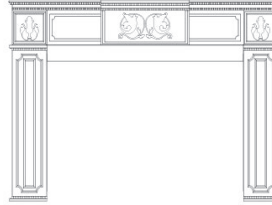

Surrounds

Cast Iron Surround - Requires SAN Adaptor

This insert requires a surround. Choose the traditional Cast Iron Surround or a one-piece steel surround below.

Model	Description	Wt	List
SC256BL	Cast Iron (7x6), Black	86	$ 449.00
SAN20	Surround Adaptor, Req for Cast Iron Surround with VF Insert	4	$ 139.00