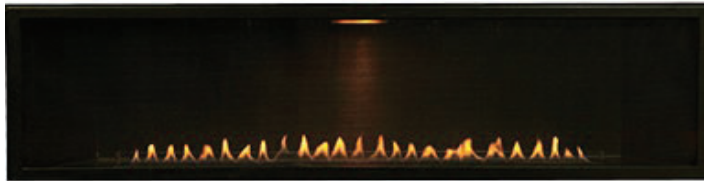

Boulevard Vent-Free Fireplace, Linear 48

Opening - 12-in H x 48-in W
Framing -
41 5/8-in H x 54 1/2-in W x 11 1/2-in D
Installs with or without Decorative Fronts

Includes:

- Barrier
- On/Off Remote (Millivolt Models)
- Thermostat Variable Remote (IP Models)
- Battery Relocation Kit (IP Models)

Crushed Glass may be installed with or without the log set. Uses about 2 1/2 sq. ft.

Millivolt with FRBC On/Off Remote Control

Model	BTU Max/Min	Description	Wt	List
VFLB48FP30P	32,000/23,000	MV, Barrier, Propane	105	$ 3,249.00
VFLB48FP30N	32,000/21,000	MV, Barrier, Nat	105	$ 3,249.00

Intermittent Pilot with Thermostat Variable Remote Control

Model	BTU Max/Min	Description	Wt	List
VFLB48FP90P	32,000/21,000	IP, Barrier, Propane	124	$ 3,479.00
VFLB48FP90N	32,000/23,000	IP, Barrier, Nat	124	$ 3,479.00

Heat Management

Model	Description	Wt	List
HMFA	External Forced Air Heat Management (Requires Flex Kit)	0	$ 999.00
HMFA48P	Vent Free Heat Transfer Kit 48-in	0	$ 639.00
HMF48BL	Beveled Frame Black	0	$ 279.00
HMF48TV	Vent Free Heat Transfer TV Kit	0	$ 289.00
SD6DFA25	Flex Vent Kit for Forced Air Kit (25' Flex and Clamps)	0	$ 319.00

Liners

Model	Description	Wt	List
VBP48LBKR	Liner with Burner Cover, Black Porcelain	24	$ 614.00
VBP48LBWR	Liner with Burner Cover, White Porcelain	24	$ 614.00
VBP48LSS	Liner, Stainless Steel (liner only)	12	$ 309.00

Log Set

Model	Description	Wt	List
LS60SHF	Log Set, Ceramic Fiber with Rock Set, 22-pc., Driftwood	11	$ 419.00

Accessories

Model	Description	Wt	List
LK5	Lighting Kit, 120 V, Req switch or rheostat	2	$ 179.00

Crushed Glass

Model	Description	Wt	List
DG1BKP	Crushed Glass, Black Polished, approx. 1 sq. ft.	2.5	$ 78.00
DG1BUC	Crushed Glass, Blue Clear, approx. 1 sq. ft.	2.5	$ 78.00
DG1CLF	Crushed Glass, Clear Frost, approx. 1 sq. ft.	2.5	$ 78.00
DG1BCR	Crushed Glass, Copper Reflective, approx. 1 sq. ft.	2.5	$ 78.00
DG1BZR	Crushed Glass, Bronze Reflective, approx. 1 sq. ft.	2.5	$ 78.00

Glass Drops and Rocks

Model	Description	Wt	List
DG1NXS	Drops 1-in., Onyx Solid, approx. 1 sq. ft.	3.75	$ 64.00
DR1FMA	Decorative Rocks Assortment, approx. 1 sq. ft.	1.75	$ 169.00
DR1FPA	Decorative Pebble Assortment, approx. 1/2 sq. ft.	0.5	$ 169.00

Control Options for Millivolt Models

Model	Description	Wt	List
FRBTC2	Remote, Battery Receiver/Remote, Thermostat	1	$ 254.00
FRBTPS	Remote, Battery Receiver/Remote, TouchScreen, Programmable	1	$ 329.00
TMV	Wall Thermostat, Reed Switch	2	$ 45.00
TRW	Wall Thermostat, Wireless	2	$ 249.00

Decorative Fronts

Decorative Fronts

Model	Description	Wt	List
DF481VBL	Beveled Frame, .75-inch, Matte Black	7	$ 324.00
DF482VBL	Beveled Frame, 1.5-inch, Matte Black	8.5	$ 344.00

Decorative Fronts help conceal the edges of the framed opening. See manual for finishing detail.