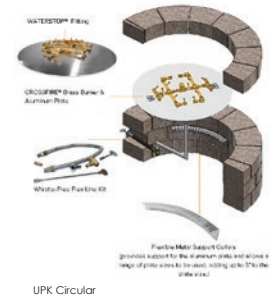

Gas Insert Kits for Universal Paver Fire Pits

Designed to let you easily create a stunning fire feature for an existing or new paver block pit. Each kit includes everything needed to convert to a gas system quickly and easily.

- Crossfire™ Brass Burner with WATERSTOP® Fitting (running charge)
- Aluminum Plate
- Universal Flexible Installation Collars
- Flex Line Kit
- Key Valve Key and Key Extension
- Ignition System Sold Separately, see page 129

Model No.	Description	List Price
UPK240C39NG	Circular Openings 39" - 42", 240K Btu, 19.5" x 21.5" CFB240 Original Brass Burner - NG	$1,799.00
UPK240C39LP	Circular Openings 39" - 42", 240K Btu, 19.5" x 21.5" CFB240 Original Brass Burner - LP	$1,799.00
UPK180C29NG	Circular Openings 29" - 32", 180K Btu, 17" x 15" CFB180 Original Brass Burner - NG	$1,386.00
UPK180C29LP	Circular Openings 29" - 32", 180K Btu, 17" x 15" CFB180 Original Brass Burner - LP	$1,386.00
UPK160H3217NG ❖	Rectangular Openings 32" x 17.5" to 35" x 20.5", 160K Btu, CFBH160 H-Style Brass Burner - NG	$1,460.00
UPK160H3217LP ❖	Rectangular Openings 32" x 17.5" to 35" x 20.5", 160K Btu, CFBH160 H-Style Brass Burner - LP	$1,460.00