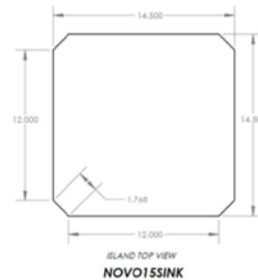

Width	Height	Depth
INSULATING LINERS	Description			
NOVO42IL	NOVO/HONE 42" Grill Liner	43"	11-1/2"	24-1/2"
NOVO36IL	NOVO/HONE 36" Grill Liner	37"	11-1/2"	24-1/2"
NOVO30IL	NOVO/HONE 30" Grill Liner	31"	11-1/2"	24-1/2"
ALTA40IL	ALTA 40" Grill Liner	40-3/8"	9-3/4"	22"
ALTA32IL	ALTA 32" Grill Liner	33"	9-3/4"	22"
NOVOPBIL	NOVO Power Burner Liner	24-3/8"	11-3/8"	24-3/8"
NOVODLSBIL	NOVO Side Burner Liner	15-5/8"	11-1/2"	24-1/4"
ALTAPBIL	ALTA Power Burner Liner	16-1/4"	9-5/8"	20-1/4"
ALTADLSBIL	ALTA Side Burner Liner	13-1/4"	9-5/8"	22"
NOVO30GRIDIL	NOVO 30" Griddle Liner	30-1/2"	11-1/2"	23-1/4"

D = Notch out width of countertop overhang should be cut back to the cabinet base to allow appliance to sit flush with base.

The information provided is for reference purposes only. Detailed instructions and specifications unique to the product purchased can be found in the Manufacturer's Owner's Manual.