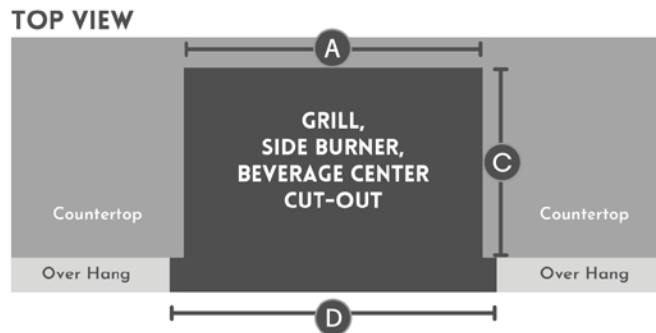

Width	Height	Depth
INSULATING LINERS	Description			
NOVO42IL	NOVO/HONE 42" Grill Liner	43"	11-1/2"	24-1/2"
NOVO36IL	NOVO/HONE 36" Grill Liner	37"	11-1/2"	24-1/2"
NOVO30IL	NOVO/HONE 30" Grill Liner	31"	11-1/2"	24-1/2"
ALTA40IL	ALTA 40" Grill Liner	40-3/8"	9-3/4"	22"
ALTA32IL	ALTA 32" Grill Liner	33"	9-3/4"	22"
NOVOPBIL	NOVO Power Burner Liner	24-3/8"	11-3/8"	24-3/8"
NOVODLSBIL	NOVO Side Burner Liner	15-5/8"	11-1/2"	24-1/4"
ALTAPBIL	ALTA Power Burner Liner	16-1/4"	9-5/8"	20-1/4"
ALTADLSBIL	ALTA Side Burner Liner	13-1/4"	9-5/8"	22"
NOVO30GRIDIL	NOVO 30" Griddle Liner	30-1/2"	11-1/2"	23-1/4"

D = Notch out width of countertop overhang should be cut back to the cabinet base to allow appliance to sit flush with base.

The information provided is for reference purposes only. Detailed instructions and specifications unique to the product purchased can be found in the Manufacturer's Owner's Manual.