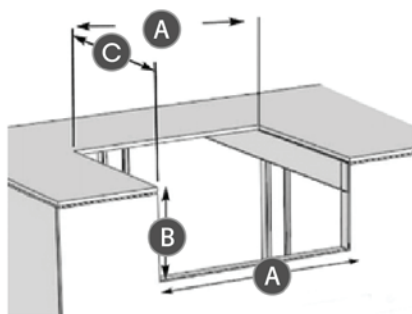

Width	Height	Depth
INSULATING LINERS	Description			
NOVO42IL	NOVO/HONE 42" Grill Liner	43"	11-1/2"	24-1/2"
NOVO36IL	NOVO/HONE 36" Grill Liner	37"	11-1/2"	24-1/2"
NOVO30IL	NOVO/HONE 30" Grill Liner	31"	11-1/2"	24-1/2"
ALTA40IL	ALTA 40" Grill Liner	40-3/8"	9-3/4"	22"
ALTA32IL	ALTA 32" Grill Liner	33"	9-3/4"	22"
NOVOPBIL	NOVO Power Burner Liner	24-3/8"	11-3/8"	24-3/8"
NOVODLSBIL	NOVO Side Burner Liner	15-5/8"	11-1/2"	24-1/4"
ALTAPBIL	ALTA Power Burner Liner	16-1/4"	9-5/8"	20-1/4"
ALTADLSBIL	ALTA Side Burner Liner	13-1/4"	9-5/8"	22"
NOVO30GRIDIL	NOVO 30" Griddle Liner	30-1/2"	11-1/2"	23-1/4"

D = Notch out width of countertop overhang should be cut back to the cabinet base to allow appliance to sit flush with base.

The information provided is for reference purposes only. Detailed instructions and specifications unique to the product purchased can be found in the Manufacturer's Owner's Manual.