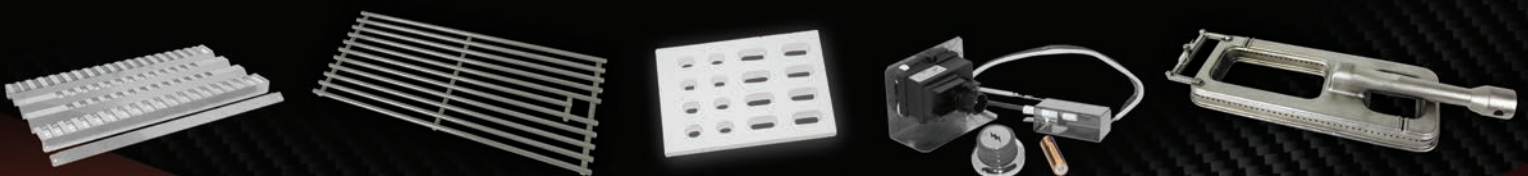

MHP | MODERN
HOME PRODUCTS

MHP ProFire

PHOENIX

**DRAGON
FIRE**

**MHP
GRILL PARTS**

**MUSIC CITY
METALS**

Everglow

Family Owned & Operated Since 1957