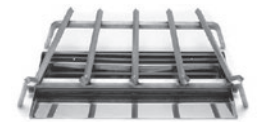

Outdoor Gas Log Sets

These premium outdoor fireplace gas log sets bring luxury to any outdoor living space and extends your outdoor patio season. These gas log sets combine the coziness and warmth of a campfire with the convenience and ease of gas logs. All of our gas logs are made in America, are molded from real logs and are hand-painted for an authentic, natural look. Our burners and grates are made of weather-resistant, stainless steel making the log sets suitable for year-round outdoor use. These premium outdoor gas log sets enhance the beauty of your patio, deck or garden area.

Model No.   **Description**   **List Price**

HMSS Outdoor Burners and Log Sets

HM2SS24NG	24" Stainless Steel HMSS Outdoor Burner, Match Light w/ Safety Pilot Kit, 34,500 btu - NG	$1,109.00
HM2SS24LP	24" Stainless Steel HMSS Outdoor Burner, Match Light w/ Safety Pilot Kit, 45,000 btu - LP	$1,109.00
CFO24	24" Cape Fear Oak Log Set, use with HM2SS24 Burner	$259.00

DGSS Outdoor Burners and Log Sets