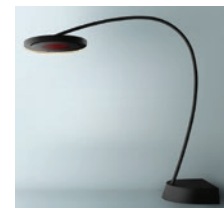

BH0820001

Pricing, model numbers and availability are subject to change without notice.

❖ - Non-Stock, Special Order - NO RETURNS or CANCELLATIONS