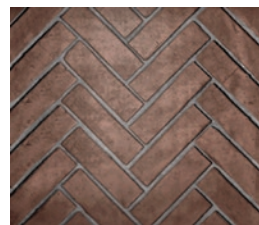

ESTATE50P3C

Pricing, model numbers and availability are subject to change without notice.

❖ - Non-Stock, Special Order - NO RETURNS or CANCELLATIONS