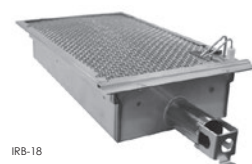

❖ - Non-Stock, Special Order - NO RETURNS or CANCELLATIONS

Grill Accessories & Replacement Parts

Model No. **Description** **List Price**

Grill Accessories

3574 ❖	Grill Light (for "T" Series Grills)	\$179.00
24-B-28 ❖	Bracket for Grill Light (required on non-backburner units)	\$19.00
GR18A	Stainless Steel Griddle (17"x12 1/5")	\$561.00
3561	Smoker Box	\$147.00
IRB-18	Infra-Red Burner System (for "L" Model Grills Only)	\$468.00
TH-PP-2 ❖	Tank Shield for Patio Post Grill	\$139.00
RK24 ❖	24" Rotisserie Kit	\$243.00
RK30 ❖	30" Rotisserie Kit	\$245.00
RK36 ❖	36" Rotisserie Kit	\$251.00
3092D	Fire Magic Automatic Timer Safety Shut-Off Valve - 1 Hour	\$104.00
5521-11T	1-Hour Stainless Steel Gas Timer Box	\$254.00
TK-1	4-Piece Tool Kit	\$114.00

GR18A

IRB-18

Common Replacement Parts

36-B-05-3	Vaporizing Panels, Set of 3, for 36" Grills	\$347.00
30-B-05-3	Vaporizing Panels, Set of 3, for 30" Grills	\$312.00
24-B-05-2	Vaporizing Panels, Set of 2, for 24" Grills	\$232.00
24-B-20	Valve Only, "L" Series and Pre 2015	\$81.00
24-B-06	Burner	\$183.00
24-B-04T	Main Burner Electrode / Ignitor Assembly ("T" Series)	\$57.00
24-B-04	Main Burner Electrode / Ignitor Assembly ("L" Series and Pre 2015)	\$57.00
24-B-46	Ignitor Switch, "L" Series	\$19.00
24-B-47	Power Supply, "L" Series	\$242.00
24-B-51T	Main Burner Valve, "T" Series	\$81.00
24-B-55	LED Lighted Disk Large	\$26.00
24-B-56	Converter Harness	\$24.00
36-B-11	Cooking Grids, Set of 3, Pre-2018	\$425.00
24-B-03 ❖	Replacement Electrode, "L" Series, (Pre 2015)	\$88.00
24-B-37L	Large Knob, "L" Series	\$34.00
24-B-37T	Large Knob, "T" Series	\$34.00
24-B-45	Light Switch, "L" Series	\$19.00
24-B-49	Ignitor Module	\$42.00
23305	Analog Thermometer & Bezel (Pre 2020)	\$56.00
24187-15	Light Bulb, "L" Series	\$14.00
24187-26	Light Lens, "L" Series	\$35.00
24187-28	Lamp Assembly, "L" Series	\$71.00