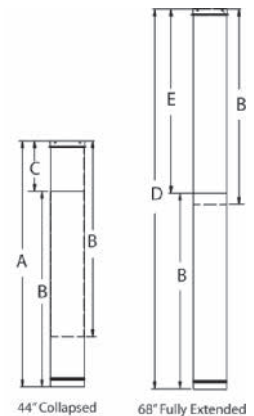

## DuraBlack Slip Connector w/ Trim

Use to adapt DuraBlack pipe to 6"-8" ceiling support box.

SIZE	6"	7"	8"
A	6 1/4"	7 1/4"	8 1/4"
B	5 15/16"	6 15/16"	7 15/16"
C	9"	11"	11"
STOCK #	6DBK-SC	7DBK-SC ❖	8DBK-SC ❖
List Price	\$71.79	\$101.94	\$86.58

## DuraBlack Telescoping Length w/ Trim

Use for a two-piece connection. Connects directly from stove to ceiling support box or finishing collar.

SIZE	6"	List Price
A	44"	
B	35"	
C	9"	
D	68"	
E	33"	
STOCK #	6DBK-TL	\$187.65