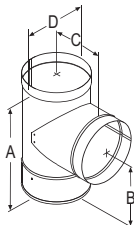

DuraBlack Tee w/ Clean-Out Cap

Use with rear exit appliance and appliances that requires a barometric damper.

SIZE	6"	7"	8"
A	10 1/2"	11 1/2"	12 1/2"
B	6 3/8"	7"	7 1/4"
C	5 3/4"	6"	7"
D	6 1/8"	7 1/8"	8 1/8"
STOCK #	6DBK-T	7DBK-T ❖	8DBK-T ❖
List Price	$141.63	$329.81	$197.32