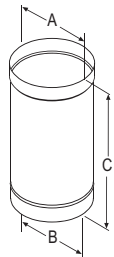

Venting Components – DuraBlack

DuraBlack Single-Wall Black Pipe

SIZE	6"		7"		8"	
A	6 1/8"		7 1/8"		8 1/8"	
B	6"		7"		8"	
C	12", 24", or 48"		12", 24", or 48"		12", 24", or 48"	
12" LENGTH	6DBK-12	$48.03	7DBK-12 ❖	$54.73	8DBK-12 ❖	$49.55
24" LENGTH	6DBK-24	$53.76	7DBK-24 ❖	$69.90	8DBK-24 ❖	$62.74
48" LENGTH	6DBK-48	$90.63	7DBK-48 ❖	$101.17	8DBK-48 ❖	$102.27