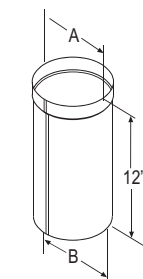

## DuraBlack 90° Elbow

SIZE	6"	7"	8"
A	6"	6 1/4"	7"
B	5 3/4"	6 3/4"	7 1/8"
STOCK #	6DBK-E90	7DBK-E90 ❖	8DBK-E90 ❖
List Price	\$60.82	\$113.94	\$79.49

## DuraBlack Damper Section

Install at, or close to, the stove outlet in-line.

SIZE	6"	7"	8"
A	6 1/8"	7 1/8"	8 1/8"
B	6"	7"	8"
STOCK #	6DBK-DS	7DBK-DS ❖	8DBK-DS ❖
List Price	\$79.04	\$109.15	\$101.17

## DuraBlack Oval-to-Round Adapter

SIZE	6"	7"	8"
A	6 1/8"	7 1/8"	8 1/8"
B	5 15/16"	6 15/16"	7 15/16"
STOCK #	6DBK-ADOR ❖	7DBK-ADOR ❖	8DBK-ADOR ❖
List Price	\$51.17	\$107.94	\$60.92