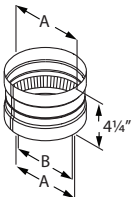

DuraBlack Double-Skirted Stovetop Adapter

Use to adapt DuraBlack stovepipe to appliance flue outlets. Outer wall covers appliance flue outlet.

SIZE	6"	7"	8"
A	6 1/8"	7 1/8"	8 1/8"
B	5 5/8"	6 5/8"	7 5/8"
STOCK #	6DBK-ADDB	7DBK-ADDB ❖	8DBK-ADDB ❖
List Price	$62.96	$131.92	$64.50