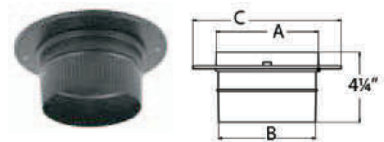

## DuraBlack Telescoping Length w/ Trim

Use for a two-piece connection. Connects directly from stove to ceiling support box or finishing collar.

SIZE	6"	List Price
A	44"	
B	35"	
C	9"	
D	68"	
E	33"	
STOCK #	6DBK-TL	\$187.65

## Snap-Lock Adapter w/ Trim

Connects into the ceiling support box or finishing collar and extends down to fit stovepipe for a drip free connection.

SIZE	6"	7"	8"
A	6 1/4"	7 1/4"	8 1/4"
B	5 7/8"	6 7/8"	7 7/8"
C	9"	11"	11"
STOCK #	6DBK-ADSL	7DBK-ADSL ❖	8DBK-ADSL ❖
List Price	\$109.16	\$162.70	\$133.82