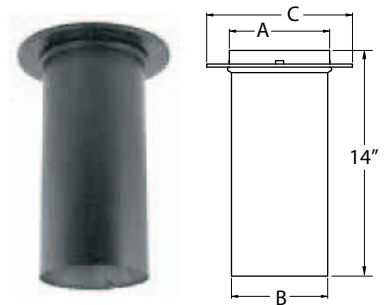

## DuraBlack – Single-Wall Stovepipe

**Applications:** Single-wall interior stovepipe for connecting wood stoves to manufactured chimney. **Clearances:** 18" to combustibles.

## DuraBlack Slip Connector w/ Trim

Use to adapt DuraBlack pipe to 6"-8" ceiling support box.

SIZE	6"	7"	8"
A	6 1/4"	7 1/4"	8 1/4"
B	5 15/16"	6 15/16"	7 15/16"
C	9"	11"	11"
STOCK #	6DBK-SC	7DBK-SC ❖	8DBK-SC ❖
List Price	\$71.79	\$101.94	\$86.58

## DuraBlack Telescoping Length w/ Trim

Use for a two-piece connection. Connects directly from stove to ceiling support box or finishing collar.

SIZE	6"	List Price
A	44"	
B	35"	
C	9"	
D	68"	
E	33"	
STOCK #	6DBK-TL	\$187.65