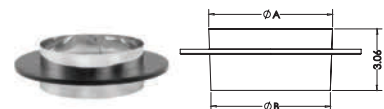

DVL/DuraBlack Chimney Adapter w/ Trim

Use to connect from DVL/DuraBlack to DuraTech for a through-the-wall or ceiling support installation.

SIZE	6"	7"	8"
A	6 1/8"	7 1/8"	8 1/8"
B	6"	7"	8"
STOCK #	6DVL-ADC	7DVL-ADC ❖	8DVL-ADC ❖
List Price	$62.47	$149.92	$76.17