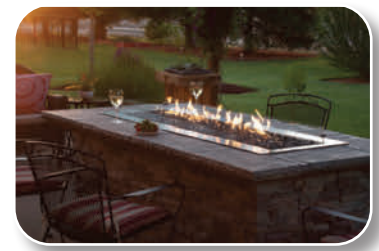

Outdoor Hearth Products

Outdoor Linear Fire Pit Burner

- Pre-Programmed-Color LED Lighting Beneath Burner
- 3-Stage Manually Variable Flame
- Manual Electronic Ignition with AA Battery

Model No.	Description	List Price
OL60TP10N ❖	60" Linear Firepit, Manual, 65,000 btu - NG	\$2,569.00
OL60TP10P ❖	60" Linear Firepit, Manual, 65,000 btu - LP	\$2,569.00
OL60TP18N	60" Linear Firepit, Manual, Multicolor LED Lighting, 65,000 btu - NG	\$3,149.00
OL60TP18P	60" Linear Firepit, Manual, Multicolor LED Lighting, 65,000 btu - LP	\$3,149.00
OL48TP10N ❖	48" Linear Firepit, Manual, 55,000 btu - NG	\$2,299.00
OL48TP10P ❖	48" Linear Firepit, Manual, 55,000 btu - LP	\$2,299.00
OL48TP18N	48" Linear Firepit, Manual, Multicolor LED Lighting, 55,000 btu - NG	\$2,879.00
OL48TP18P	48" Linear Firepit, Manual, Multicolor LED Lighting, 55,000 btu - LP	\$2,879.00