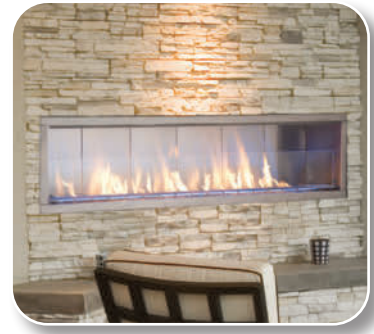

Barcelona Lights Ventless Outdoor Fireplace

- Ships in a single-sided configuration, see-thru kit purchased separately
- Full spectrum adjustable LED interior lights
- Glass Deflector Shield Protects Flames from Wind
- Diamond Crystal large crushed glass media included
- Wall-mounted control box with on/off, high/low ignition controls