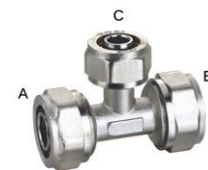

RAYPEX

RW-451

**RAYPEX 90° ELBOW**

Elbow connects 2 ends of RAYPEX pipe of the same size.

RMI Part No.	Size
RW958	1/2"
RW978	3/4"
RW988	1"

RW958

**RAYPEX REDUCING COUPLING**

To connect RAYPEX pipe of different sizes.

RMI Part No.	Size
RW198	3/4" x 1/2"
RW558	1" x 3/4"

RW198

**RAYPEX END CAP**

To cap off the end of RAYPEX pipe.

RMI Part No.	Size
RW168	1/2"
RW188	3/4"
RW190	1"

RW188

**RAYPEX 90° REDUCING ELBOW**

Both ends connect to RAYPEX pipe to reduce up or down a size.

RMI Part No.	Size
RW946	3/4" x 1/2"
RW956	1" x 3/4"

RW946

**RAYPEX COUPLING**

Both ends connect to RAYPEX pipe of same size.

RMI Part No.	Size
RW008	1/2"
RW928	3/4"
RW288	1"

RW008

**RAYPEX REDUCING TEE**

Tees off RAYPEX pipe with one or two ends of different sizes.

RMI Part No.	A	B	C
RW098	3/4"	3/4"	x 1/2"
RW908	1"	1"	x 1/2"
RW158	1"	1"	x 3/4"

RW098

**RAYPEX MALE THREAD ADAPTOR**

Converts RAYPEX pipe to Male NPT thread.

RMI Part No.	Size
RW808	1/2" X 1/2" MPT
RW727	3/4" X 1/2" MPT
RW228	3/4" X 3/4" MPT
RW229	1" x 1/2" MPT
RW208	1" X 1" MPT