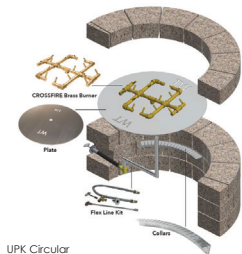

CFBL150

CFBT170

Universal Paver Kits

- Crossfire™ Brass Burner
- Aluminum Plate
- Universal Flexible Installation Collars
- Flex Line
- Key Valve Key and Key Extension

UPK240C39NG	Circular Openings 39" - 41", 240K Btu, 19.5" x 21.5" Original Brass Burner - NG	\$1,799.00
UPK240C39LP	Circular Openings 39" - 41", 240K Btu, 19.5" x 21.5" Original Brass Burner - LP	\$1,799.00
UPK180C29NG	Circular Openings 29" - 32", 180K Btu, 17" x 15" Original Brass Burner - NG	\$1,386.00
UPK180C29LP	Circular Openings 29" - 32", 180K Btu, 17" x 15" Original Brass Burner - LP	\$1,386.00
UPK160H3217NG	Rectangular Openings 17.5" x 32" to 20.5" x 35", 160K Btu, H-Style Brass Burner - NG	\$1,460.00
UPK160H3217LP	Rectangular Openings 17.5" x 32" to 20.5" x 35", 160K Btu, H-Style Brass Burner - LP	\$1,460.00

UPK Circular

Generation II Universal Paver Kits **NEW**

UPKBWLP	CFB240LP, 39" Circular Aluminum Plate, 3/4" Flex Line Kit, BW Mounting Bracket, (6) Flat Mount Collars, (2) 11 3/8" x 4" Vents - For Belgard Weston	\$1,965.00
UPKBWNG	CFB240NG, 39" Circular Aluminum Plate, 3/4" Flex Line Kit, BW Mounting Bracket, (6) Flat Mount Collars, (2) 11 3/8" x 4" Vents - For Belgard Weston	\$1,965.00
UPKVLLP	CFB180LP, 29" Circular Aluminum Plate, 3/4" Flex Line Kit, VL Mounting Bracket, (5) Flat Mount Collars, (2) 9 3/4" x 3" Vents - For TECHO BLOC Valencia	\$1,522.00
UPKVLNG	CFB180NG, 29" Circular Aluminum Plate, 3/4" Flex Line Kit, VL Mounting Bracket, (5) Flat Mount Collars, (2) 9 3/4" x 3" Vents - For TECHO BLOC Valencia	\$1,522.00